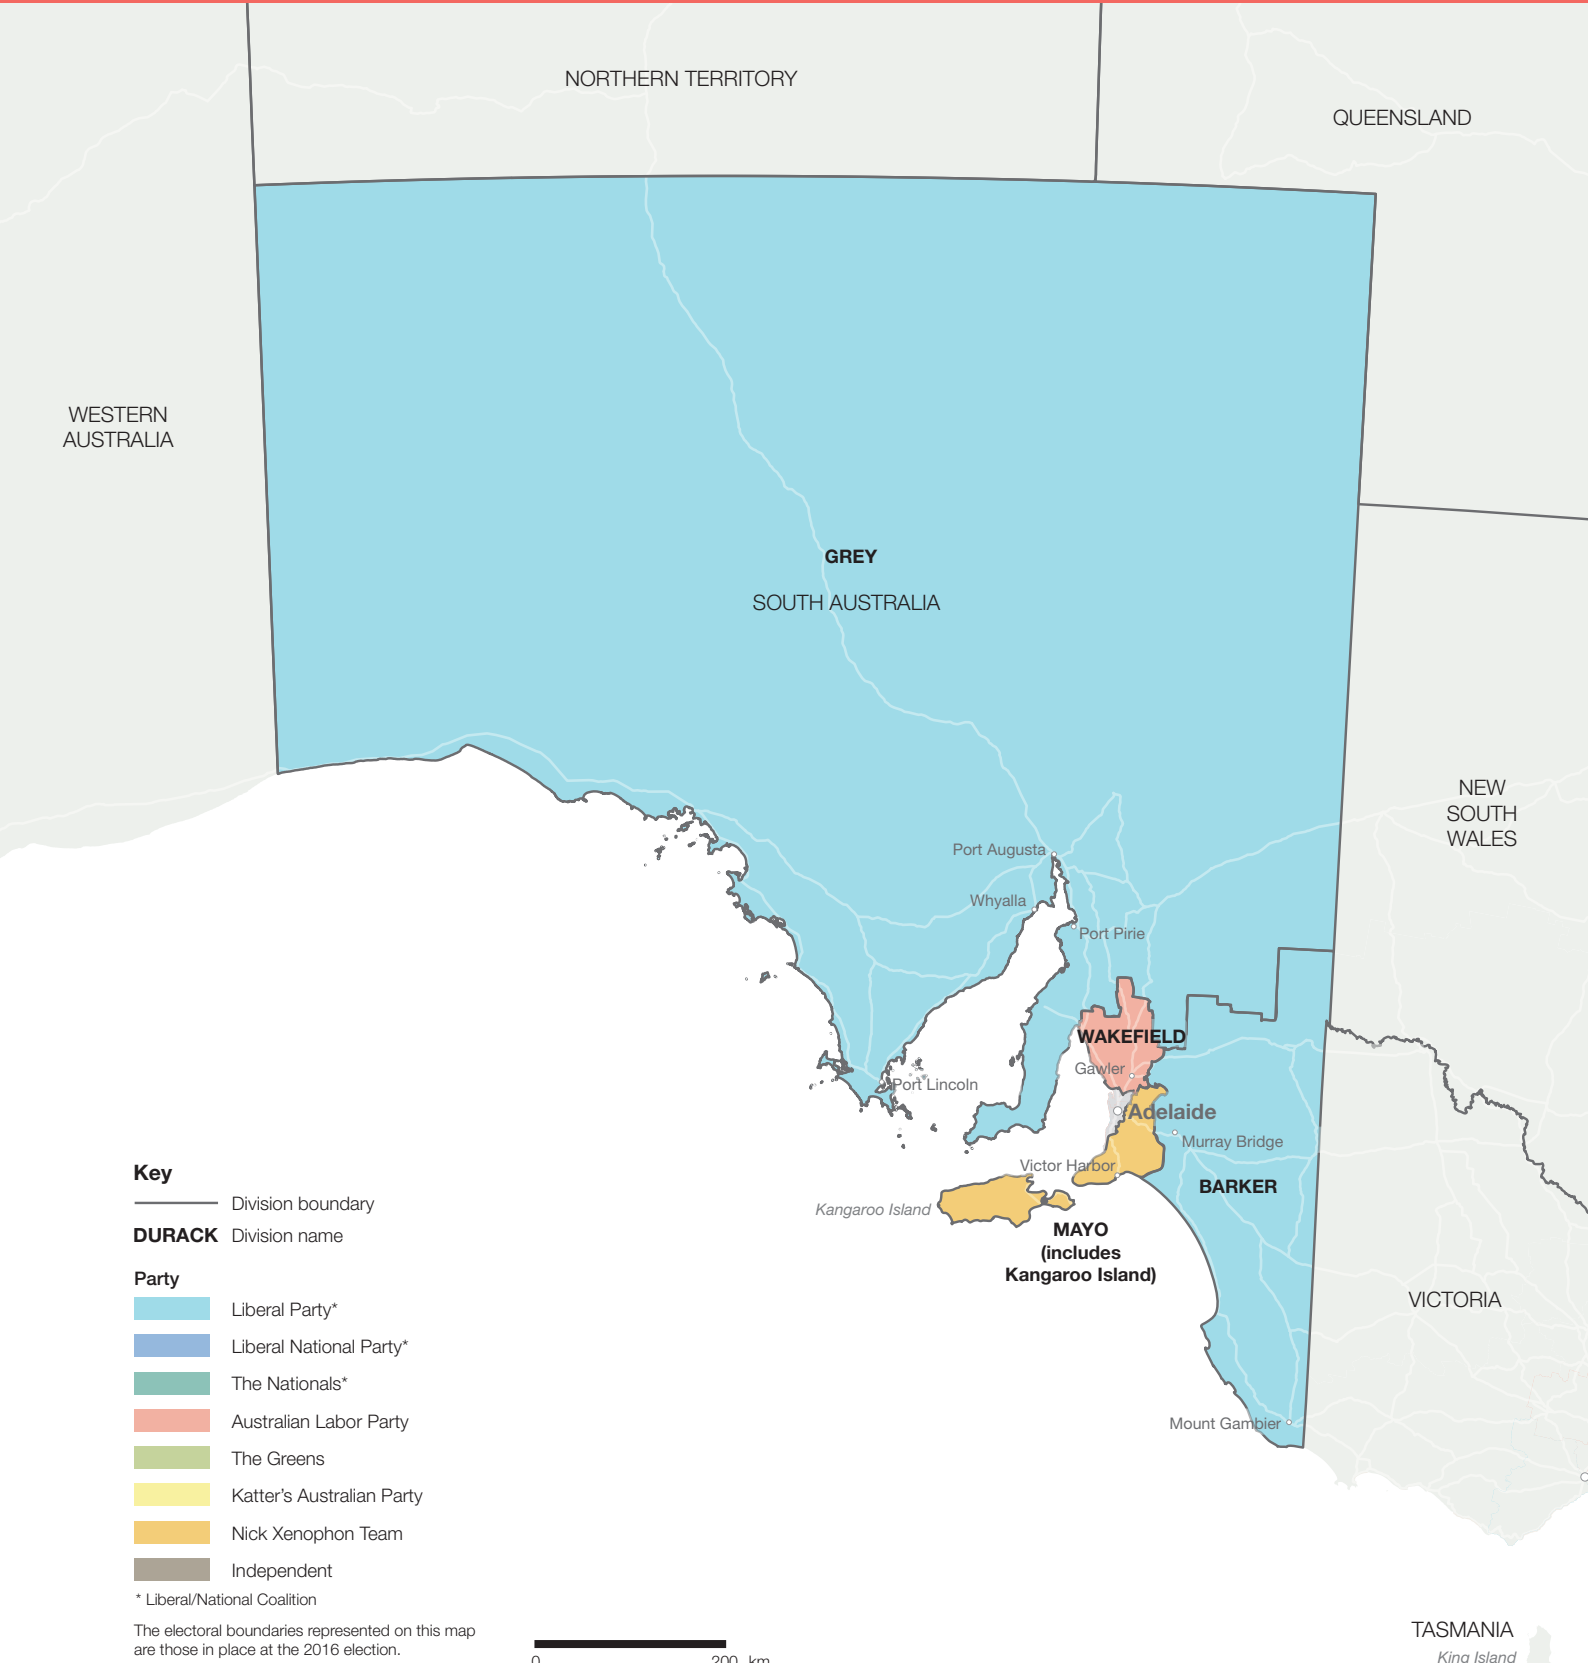

# 2016 federal election Results Map

## SOUTH AUSTRALIA