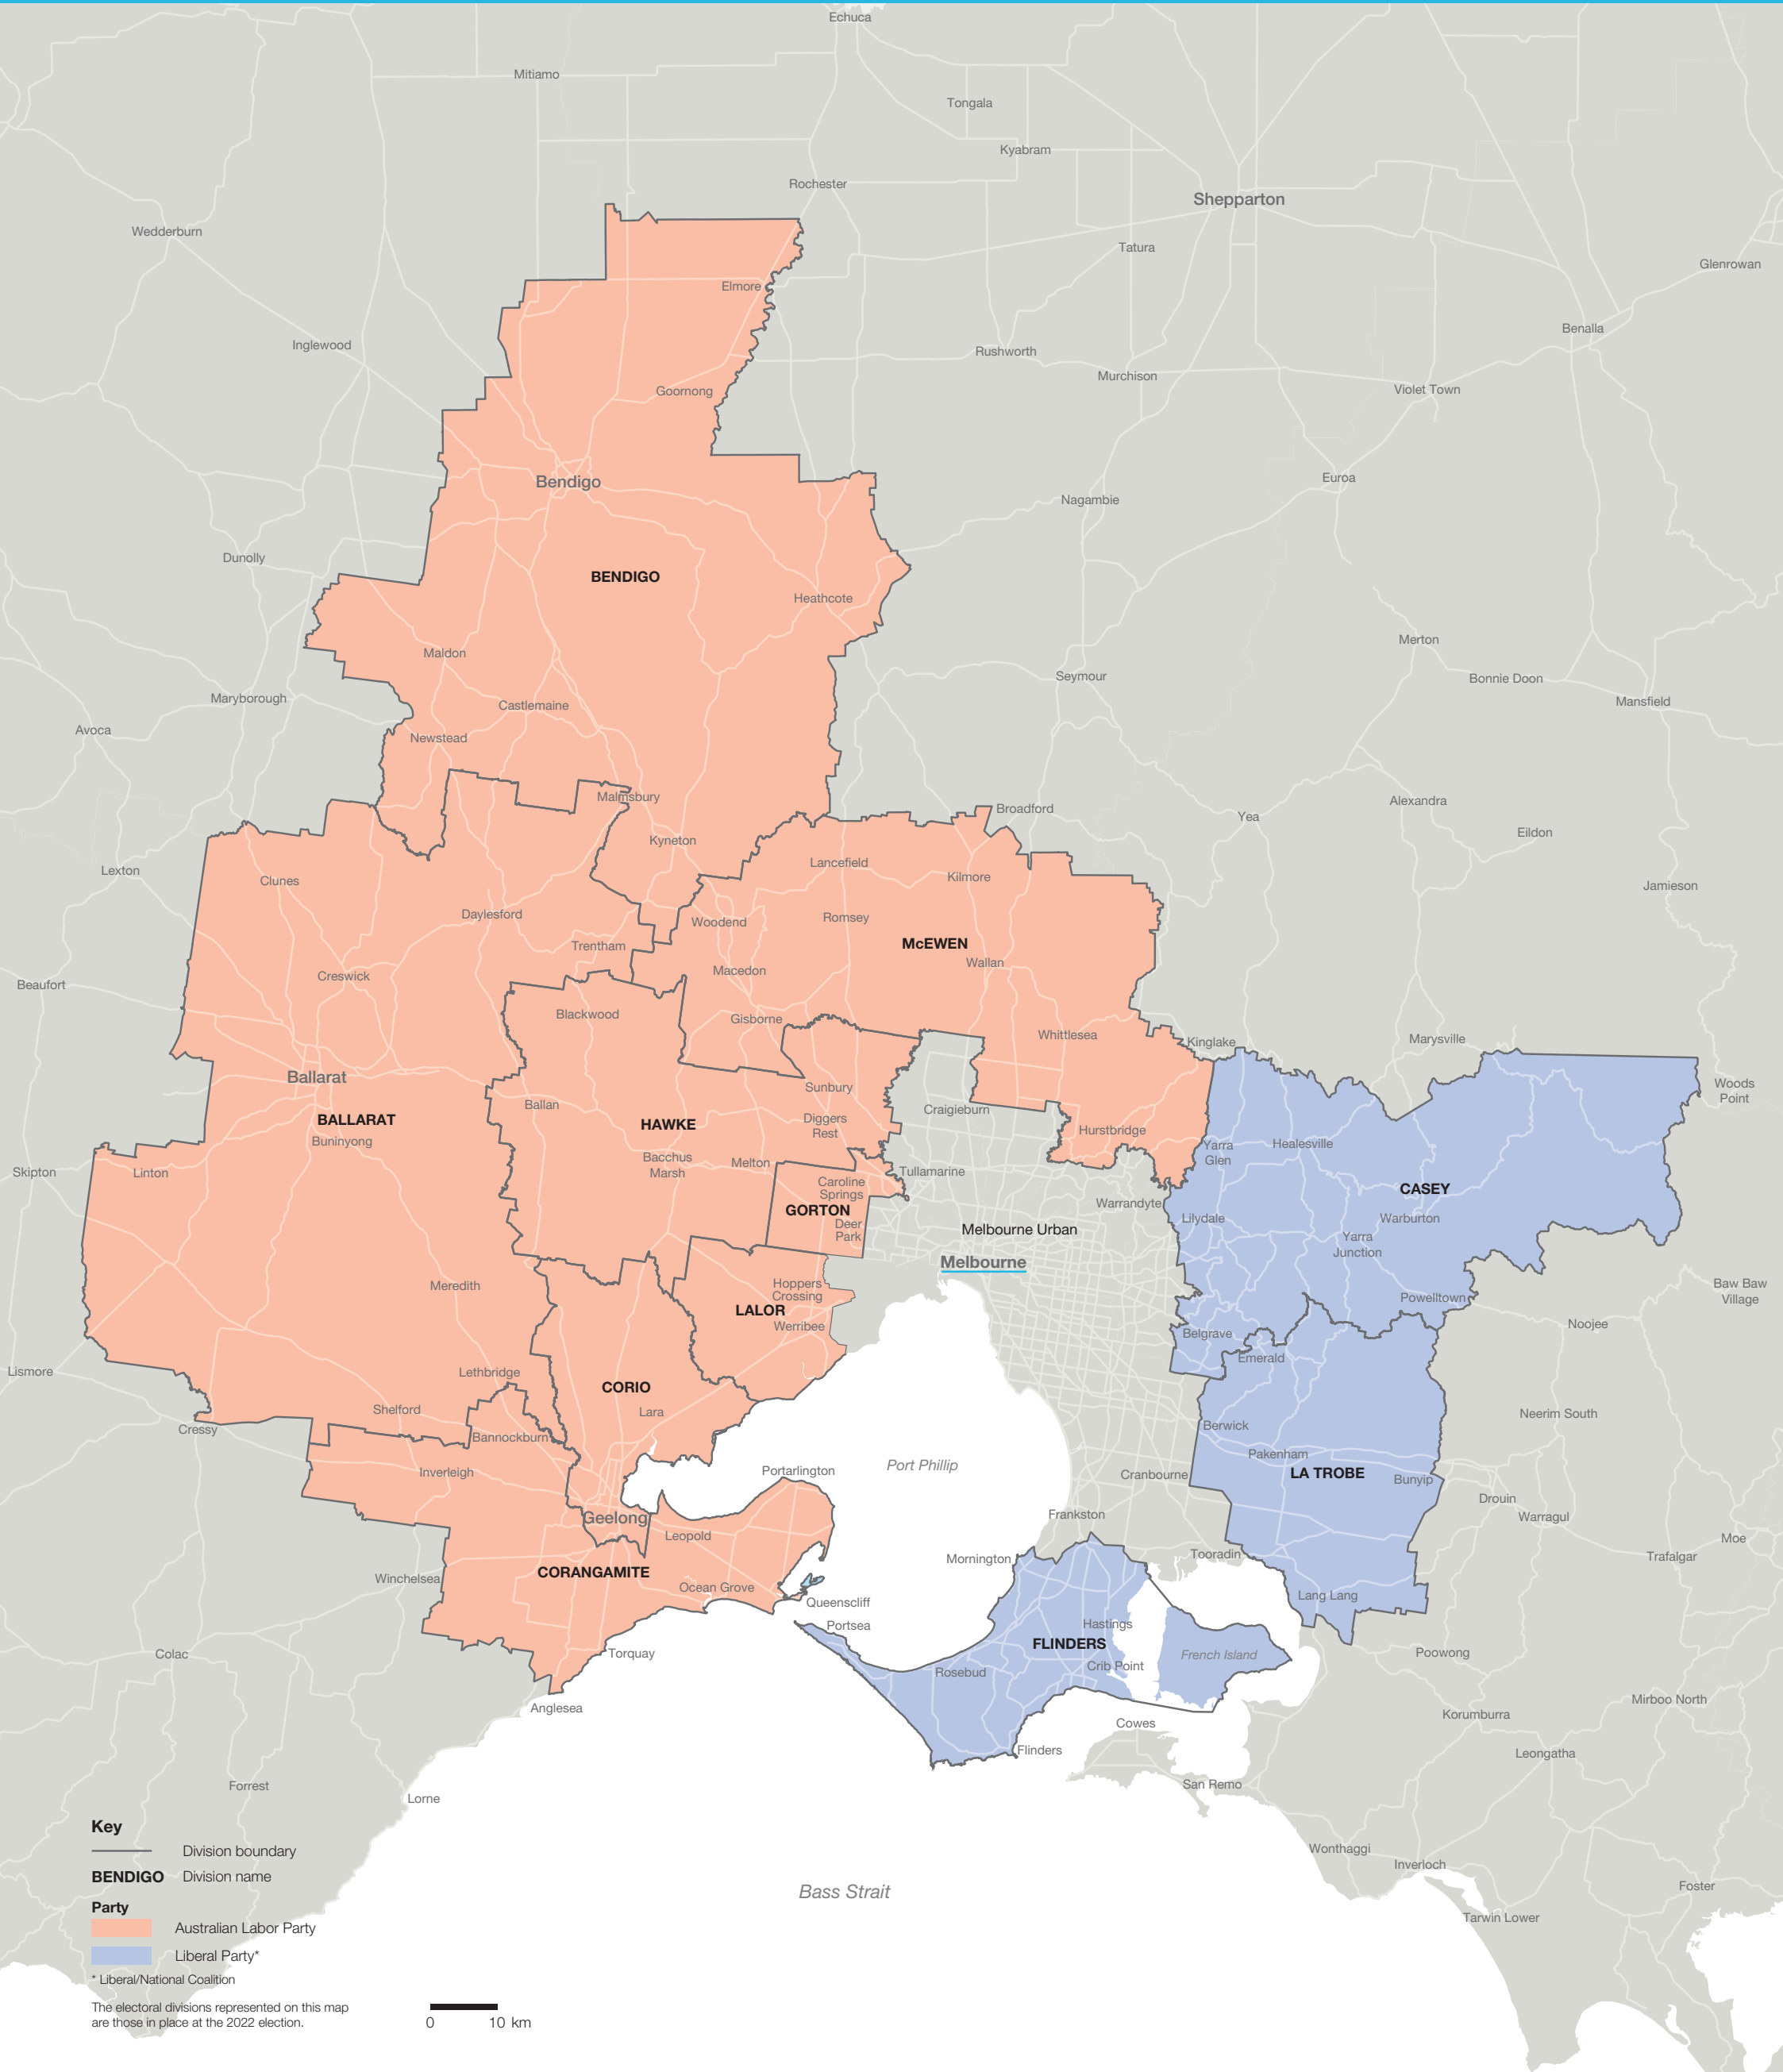

2022 federal election Results Map

VICTORIA

Melbourne Surrounds

2022 federal election Results Map

VICTORIA

Melbourne Urban

Key

- Division boundary
- Division name

MACNAMARA

Party

- Australian Labor Party
- Independent
- Liberal Party*
- The Greens

* Liberal/National Coalition

The electoral divisions represented on this map are those in place at the 2022 election.

0 5 km