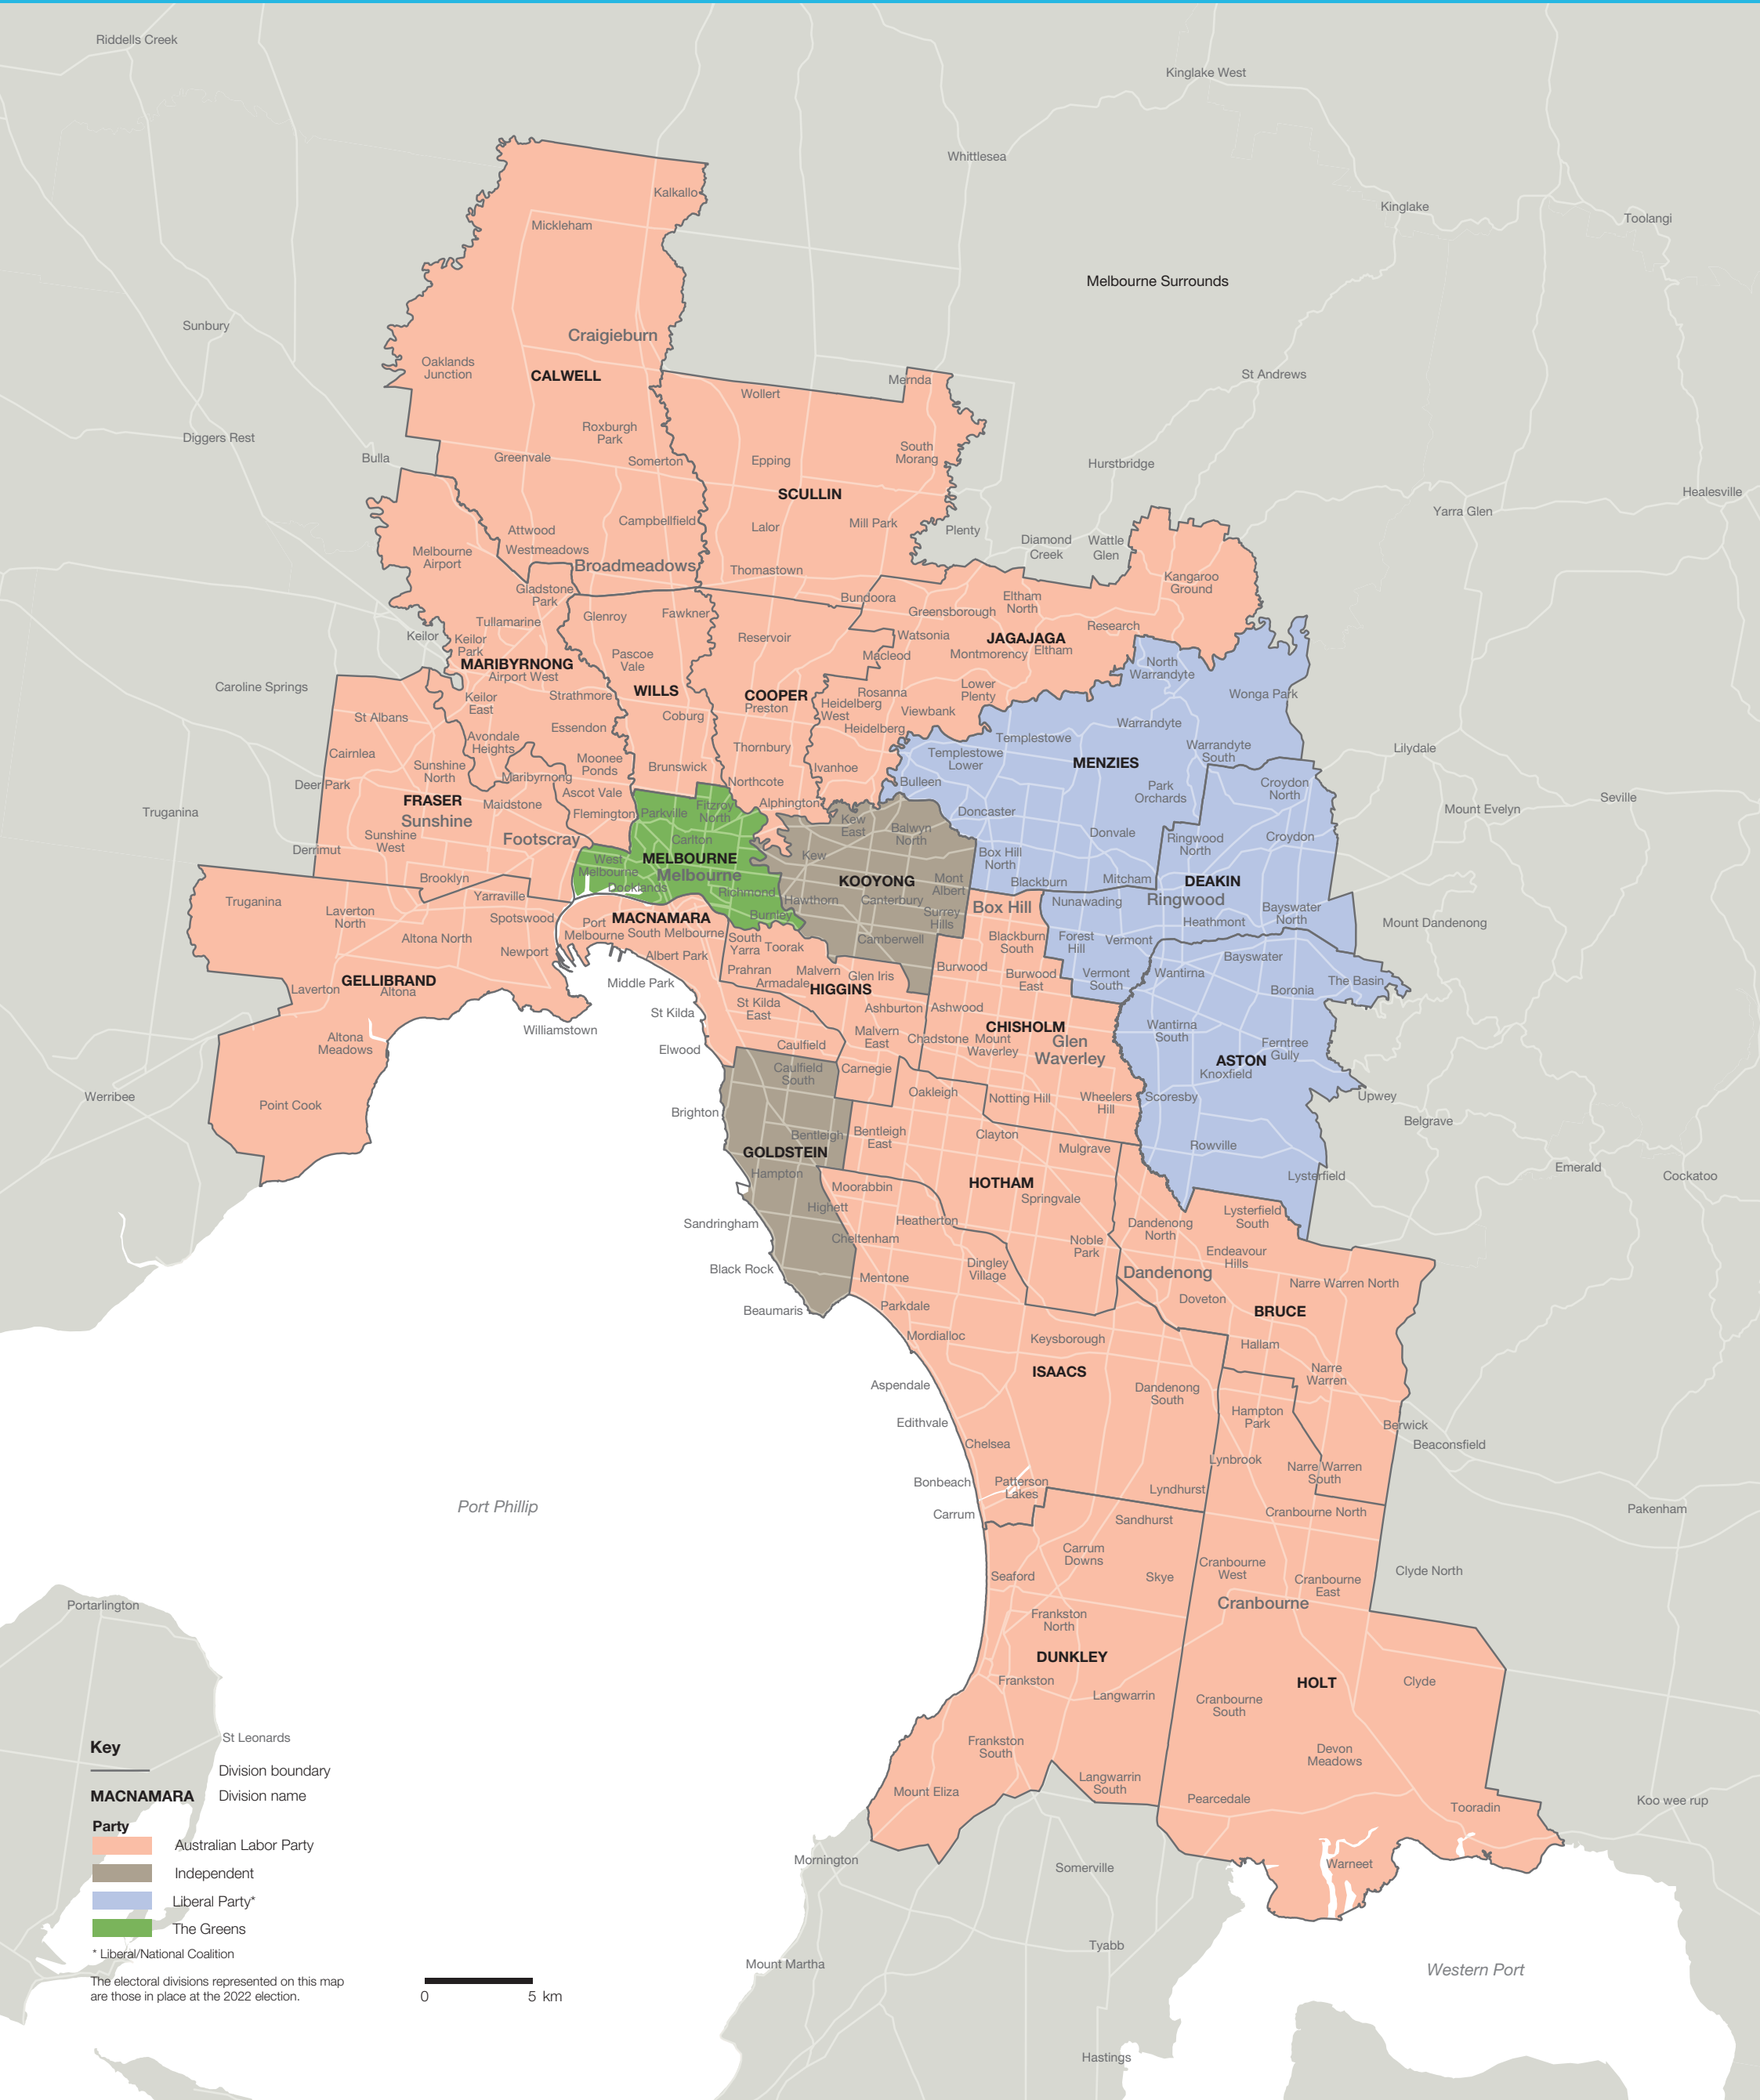

2022 federal election Results Map

VICTORIA

Melbourne Surrounds

2022 federal election Results Map

VICTORIA

Melbourne Urban

Key

- Division boundary
- Division name

MACNAMARA

Party

- Australian Labor Party
- Independent
- Liberal Party*
- The Greens

* Liberal/National Coalition

The electoral divisions represented on this map are those in place at the 2022 election.

0 5 km