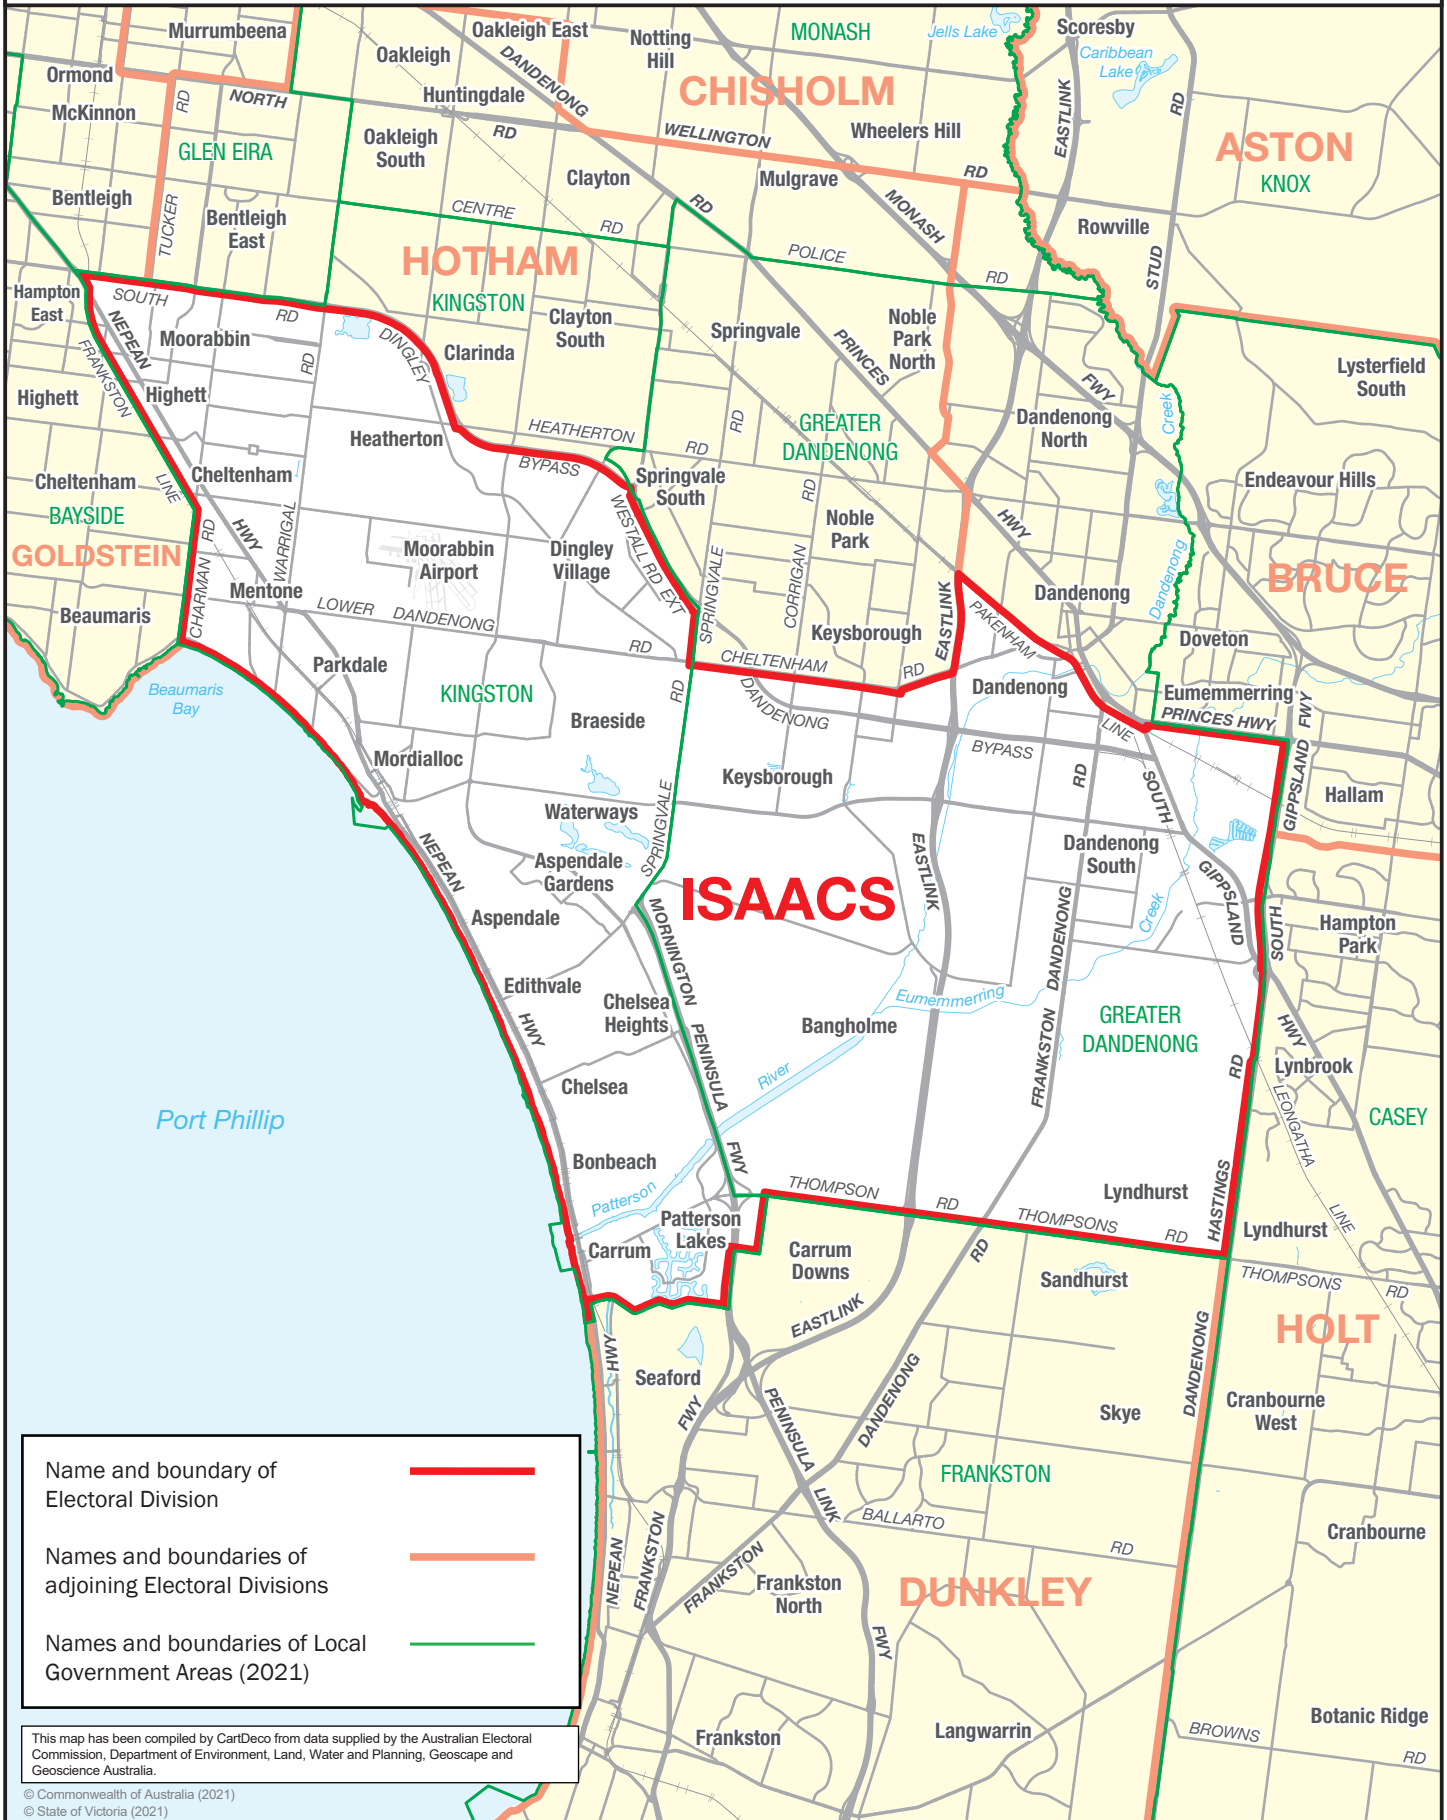

July 2021
**MAP OF COMMONWEALTH
 ELECTORAL DIVISION OF**

ISAACS

0 2 km

Name and boundary of Electoral Division	
Names and boundaries of adjoining Electoral Divisions	
Names and boundaries of Local Government Areas (2021)	

This map has been compiled by CartDeco from data supplied by the Australian Electoral Commission, Department of Environment, Land, Water and Planning, Geoscape and Geoscience Australia.
 © Commonwealth of Australia (2021)
 © State of Victoria (2021)