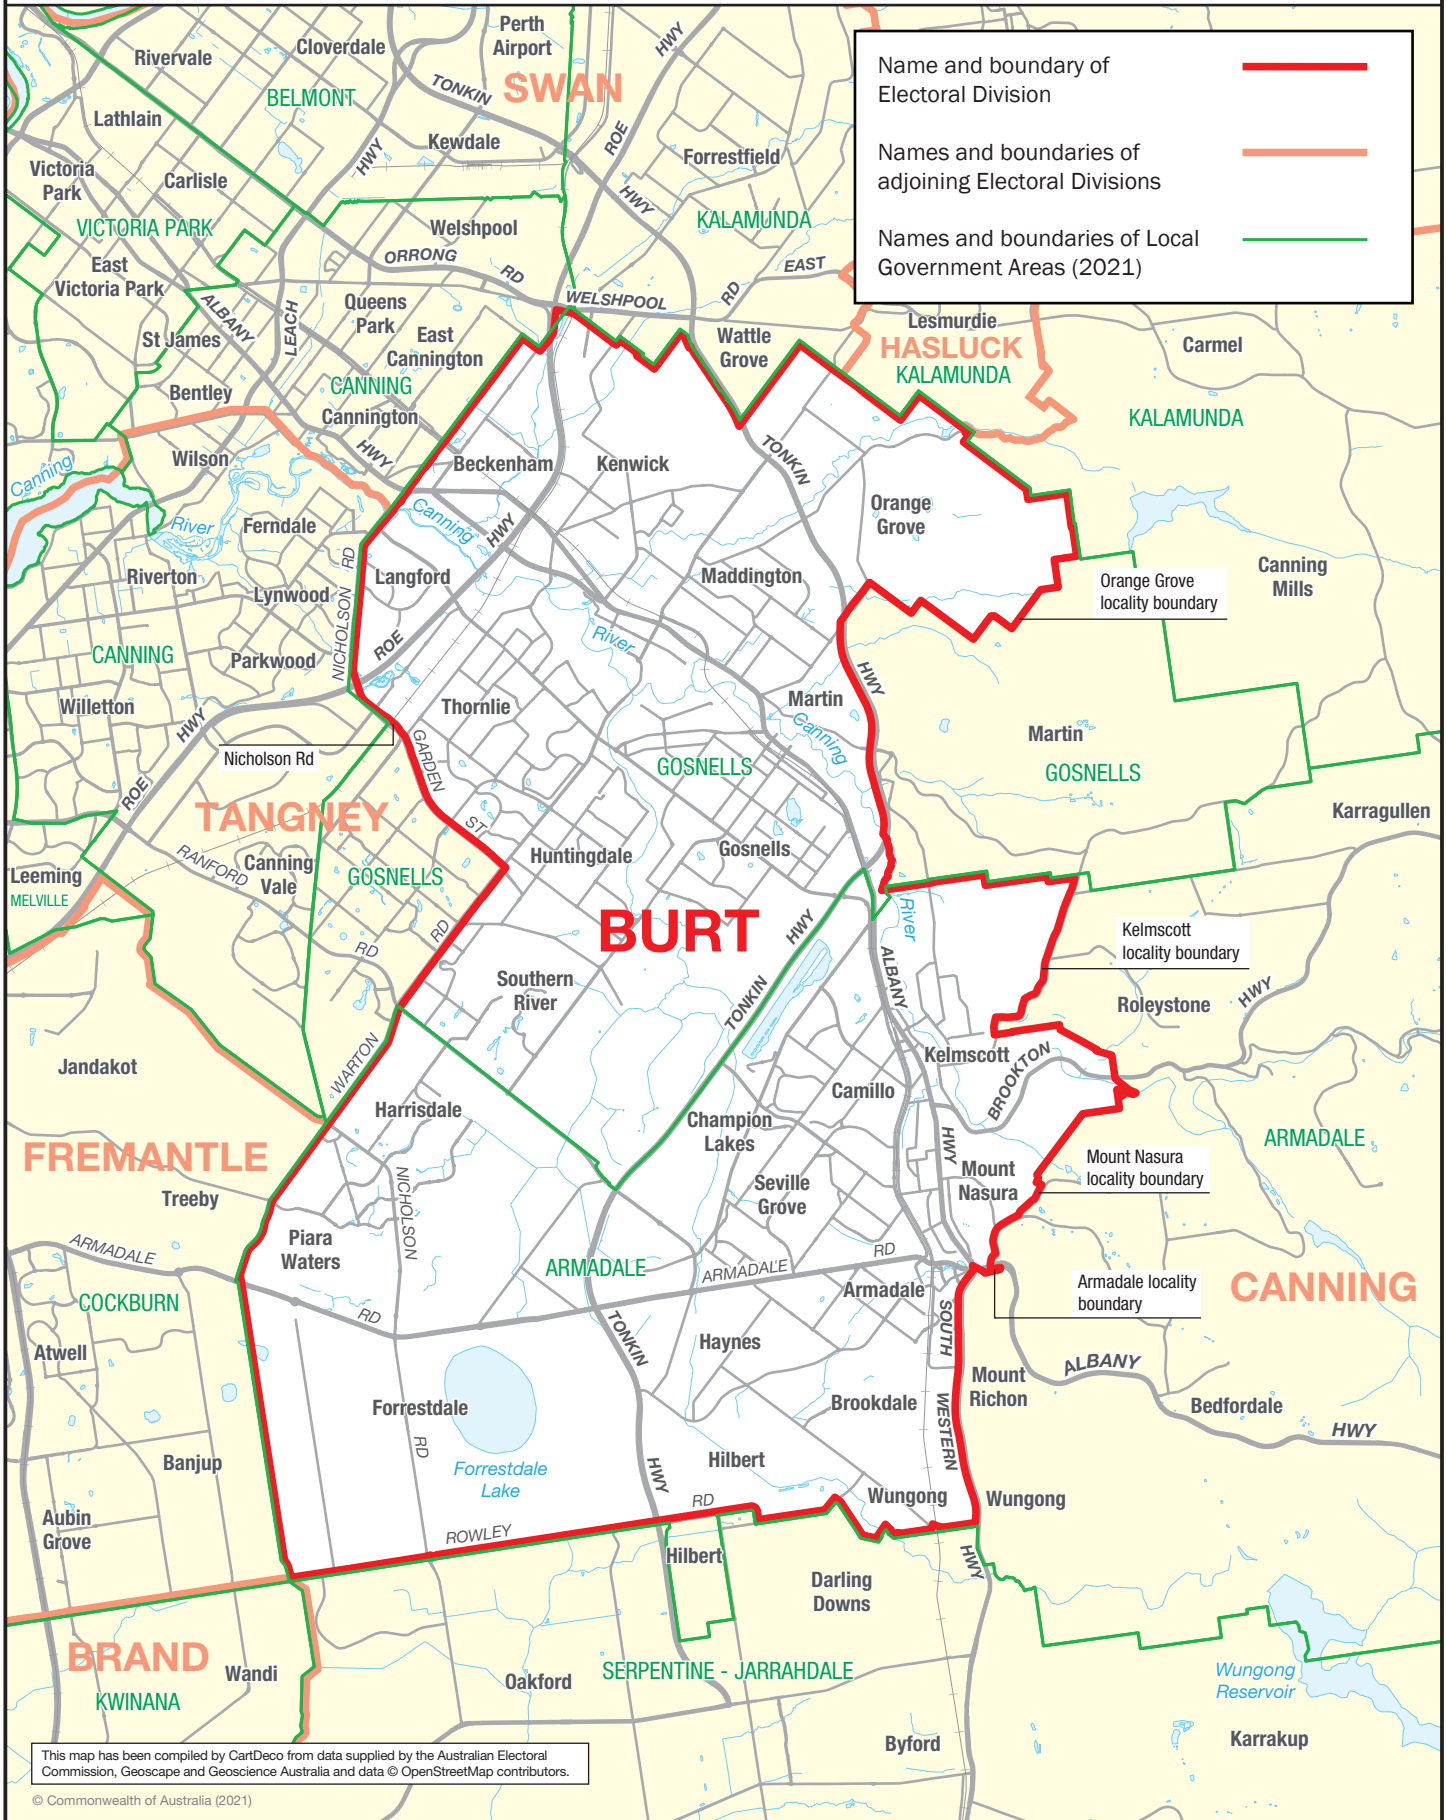

August 2021
**MAP OF COMMONWEALTH
 ELECTORAL DIVISION OF
 BURT**

0 2 km

Name and boundary of Electoral Division	
Names and boundaries of adjoining Electoral Divisions	
Names and boundaries of Local Government Areas (2021)	

This map has been compiled by CartDeco from data supplied by the Australian Electoral Commission, Geoscape and Geoscience Australia and data © OpenStreetMap contributors.