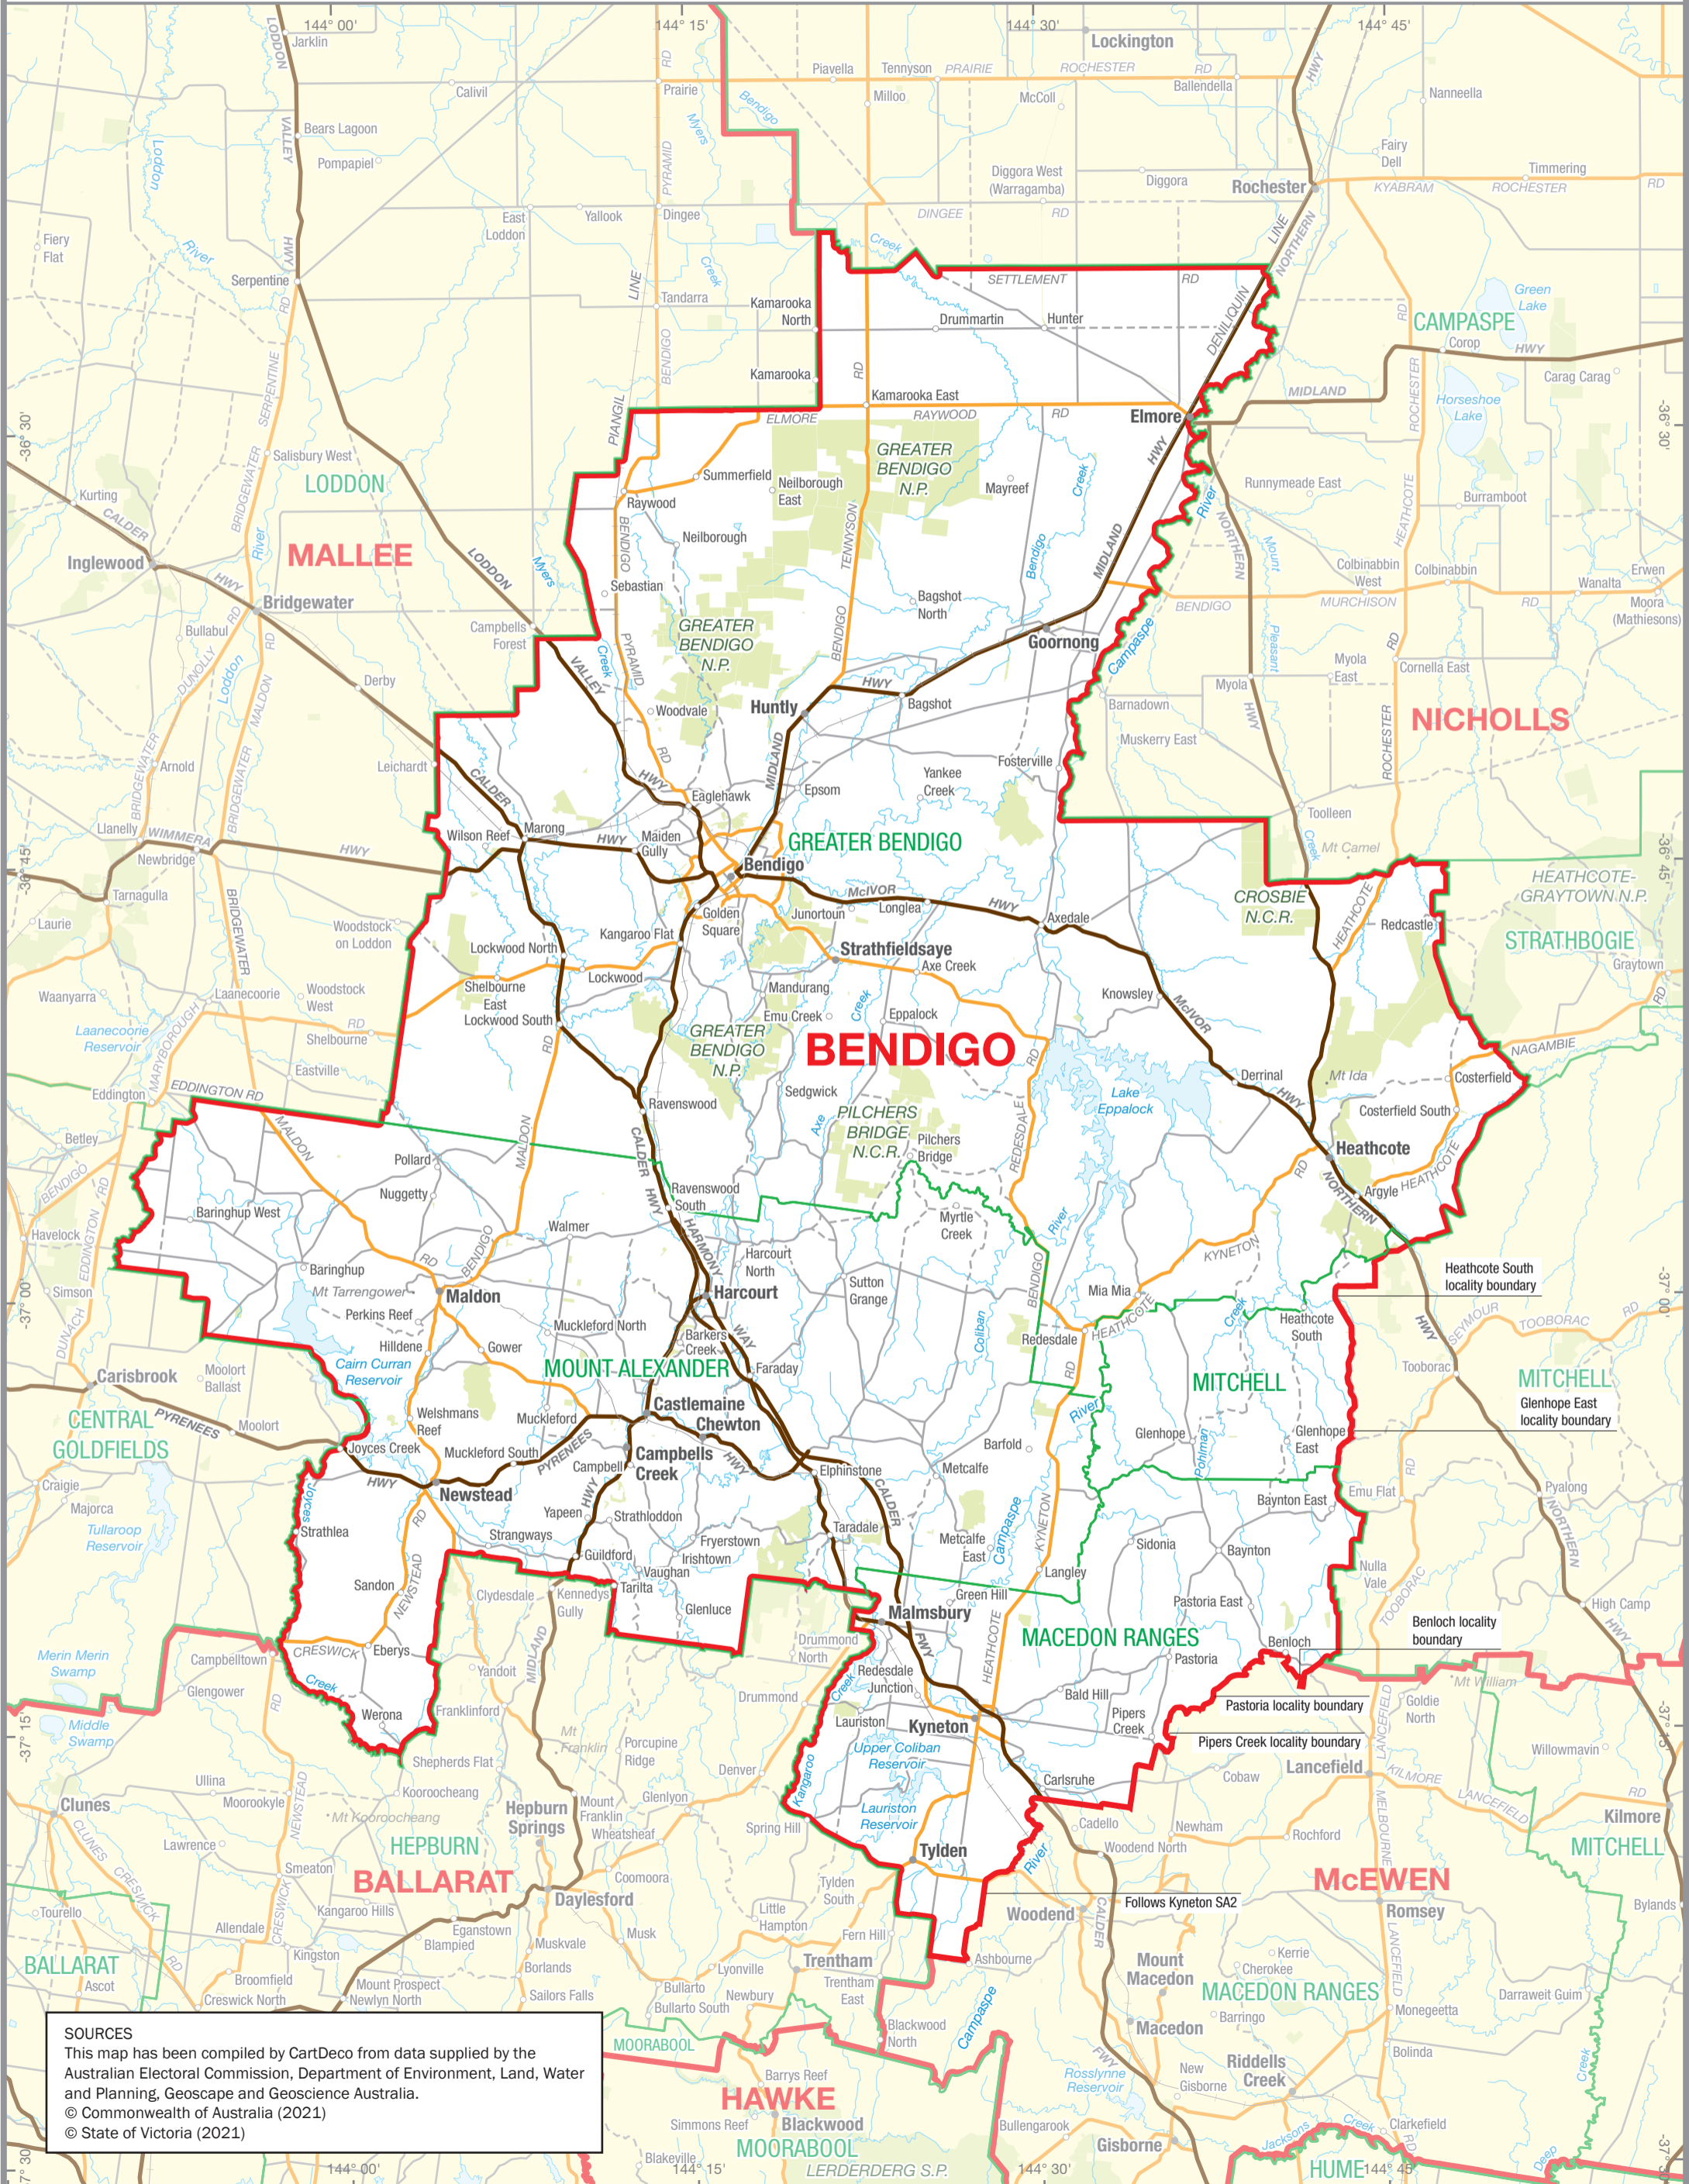

July 2021
**MAP OF THE COMMONWEALTH
 ELECTORAL DIVISION OF
 BENDIGO**

Name and Boundary of
 Electoral Division
 Names and Boundaries of
 adjoining Electoral Divisions
 Names and Boundaries of
 Local Government Areas (2021)

BENDIGO
NICHOLLS
MOUNT ALEXANDER

SOURCES
 This map has been compiled by CartDeco from data supplied by the Australian Electoral Commission, Department of Environment, Land, Water and Planning, Geoscape and Geoscience Australia.
 © Commonwealth of Australia (2021)
 © State of Victoria (2021)