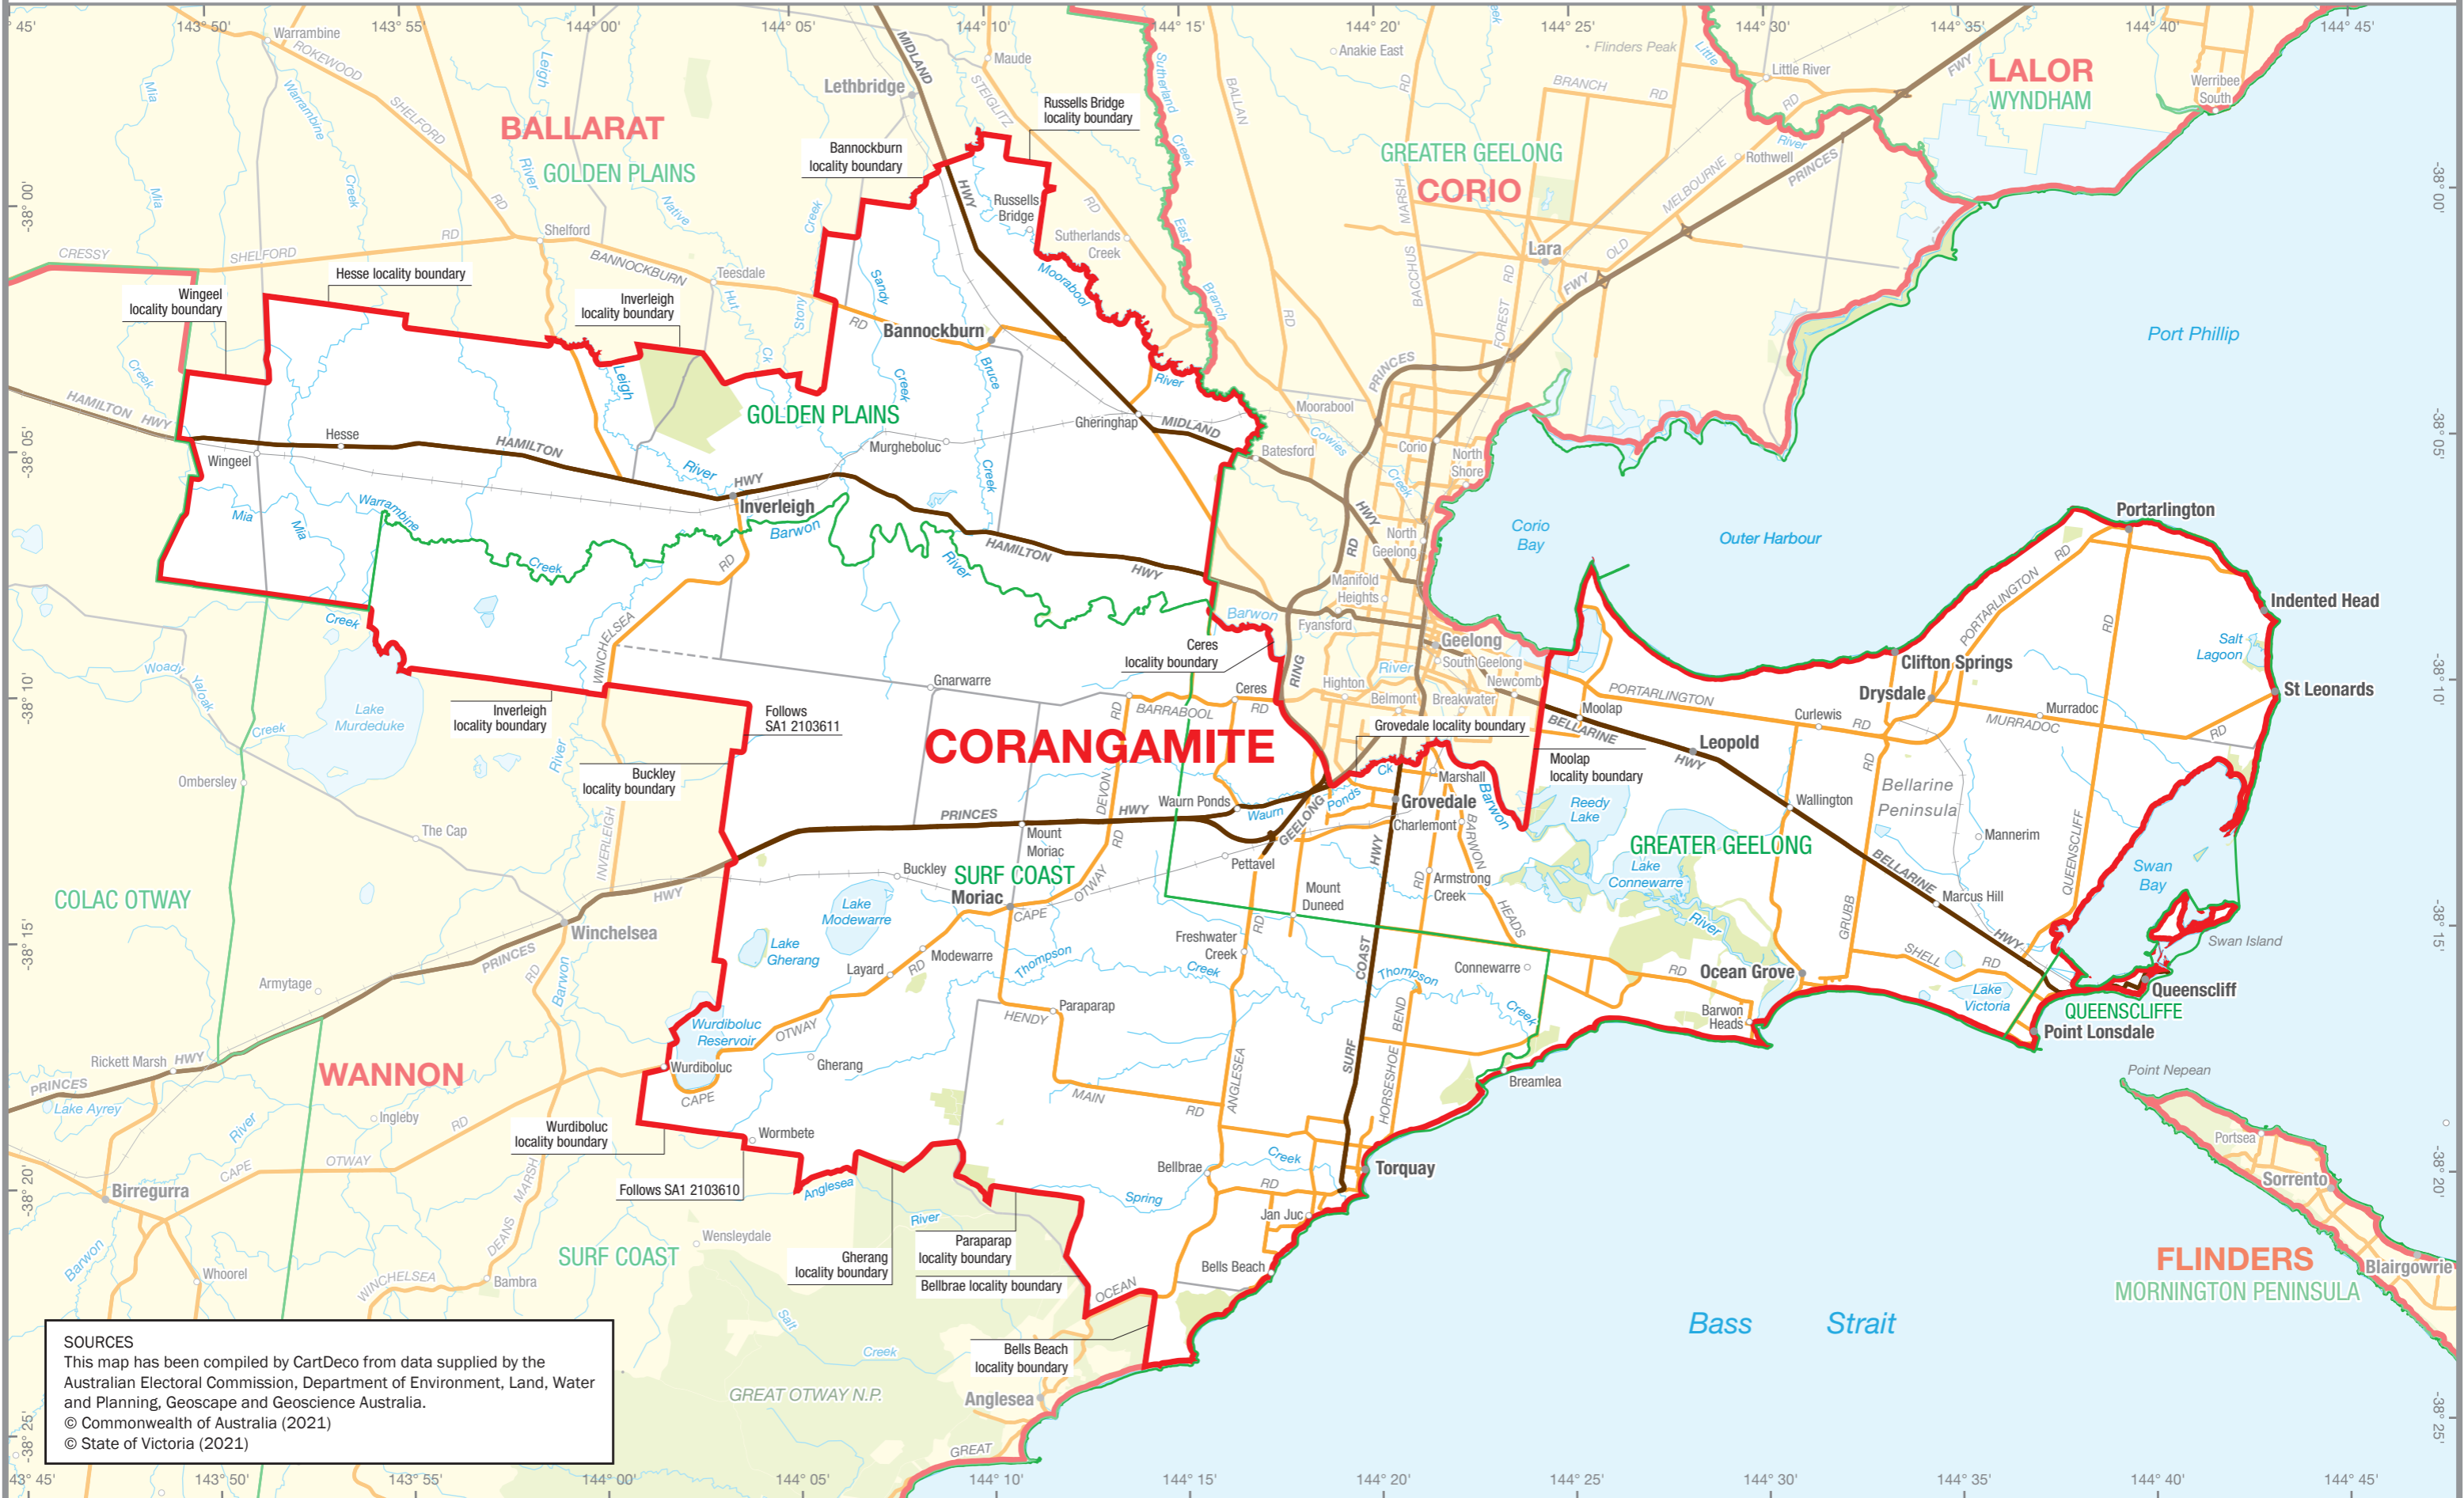

July 2021
**MAP OF THE COMMONWEALTH
 ELECTORAL DIVISION OF
 CORANGAMITE**

Name and Boundary of
 Electoral Division
 Names and Boundaries of
 adjoining Electoral Divisions
 Names and Boundaries of
 Local Government Areas (2021)

CORANGAMITE
CORIO
SURF COAST

SOURCES
 This map has been compiled by CartDeco from data supplied by the Australian Electoral Commission, Department of Environment, Land, Water and Planning, Geoscape and Geoscience Australia.
 © Commonwealth of Australia (2021)
 © State of Victoria (2021)