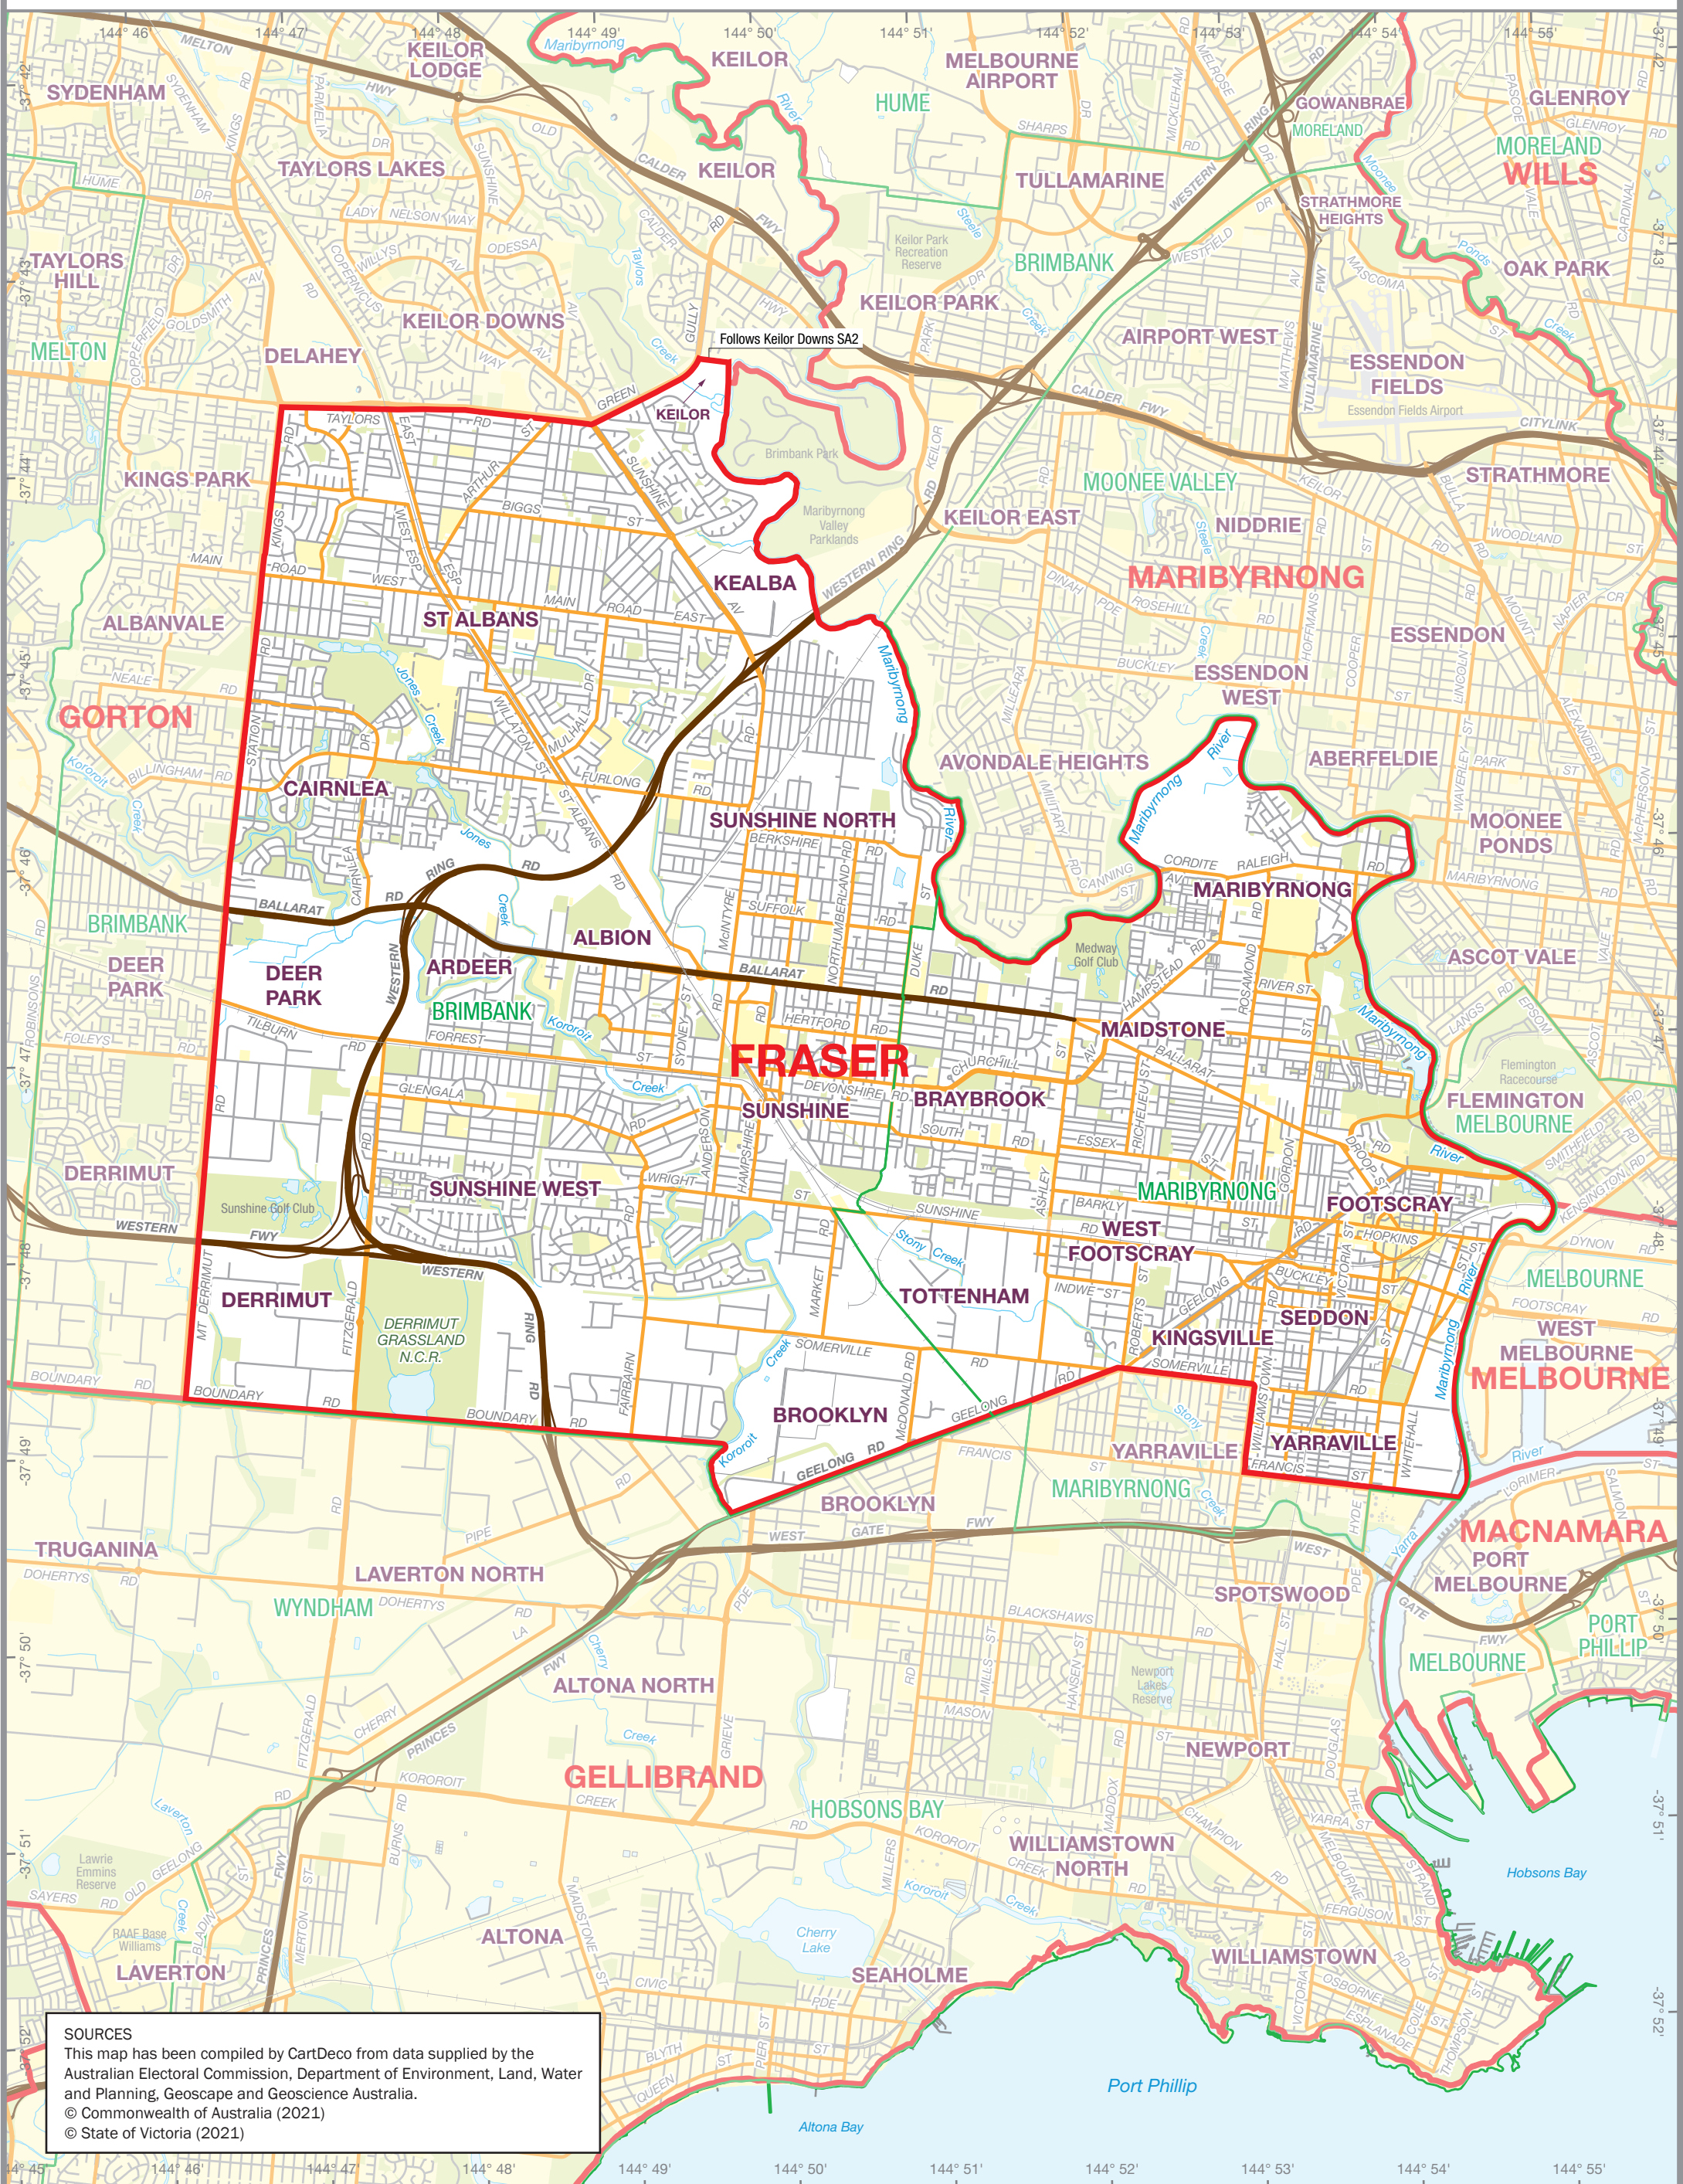

July 2021
**MAP OF THE COMMONWEALTH
 ELECTORAL DIVISION OF
 FRASER**

Name and Boundary of
 Electoral Division
 Names and Boundaries of
 adjoining Electoral Divisions
 Names and Boundaries of
 Local Government Areas (2021)

FRASER
WILLS
BRIMBANK

SOURCES
 This map has been compiled by CartDeco from data supplied by the Australian Electoral Commission, Department of Environment, Land, Water and Planning, Geoscape and Geoscience Australia.
 © Commonwealth of Australia (2021)
 © State of Victoria (2021)