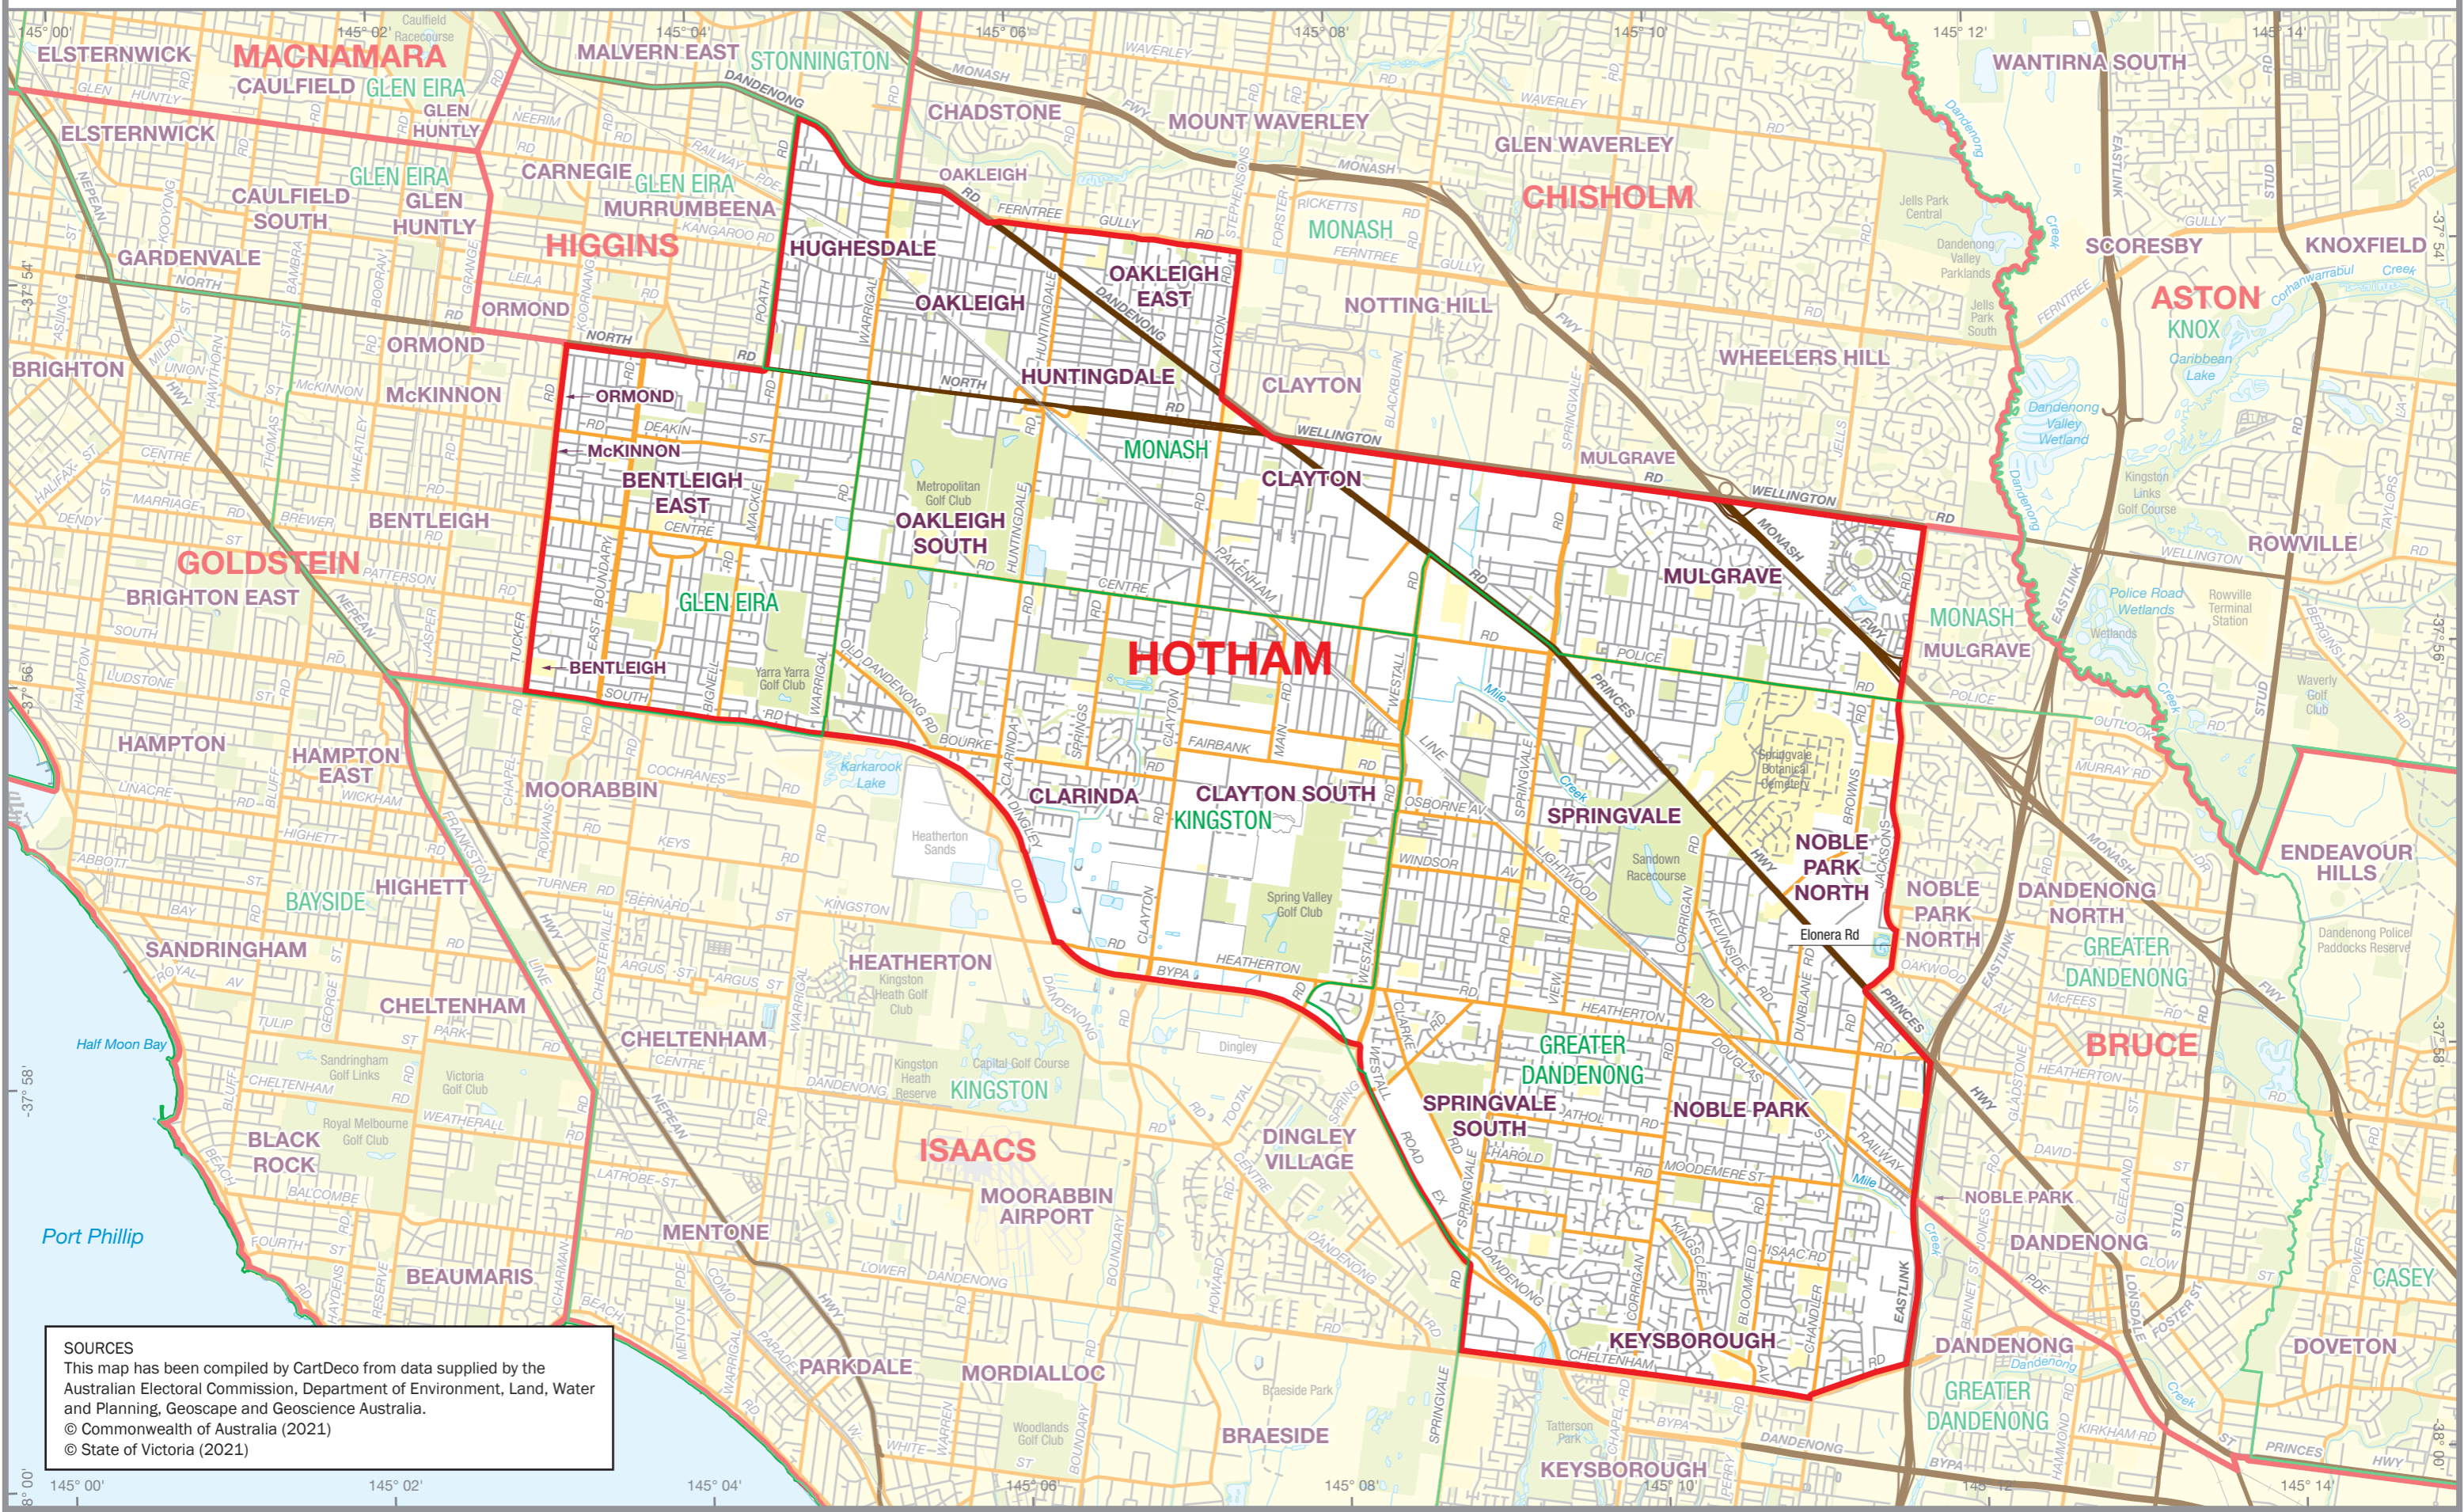

July 2021
**MAP OF THE COMMONWEALTH
 ELECTORAL DIVISION OF
 HOTHAM**

Name and Boundary of
 Electoral Division
 Names and Boundaries of
 adjoining Electoral Divisions
 Names and Boundaries of
 Local Government Areas (2021)

HOTHAM
ISAACS
KINGSTON

SOURCES
 This map has been compiled by CartDeco from data supplied by the Australian Electoral Commission, Department of Environment, Land, Water and Planning, Geoscape and Geoscience Australia.
 © Commonwealth of Australia (2021)
 © State of Victoria (2021)