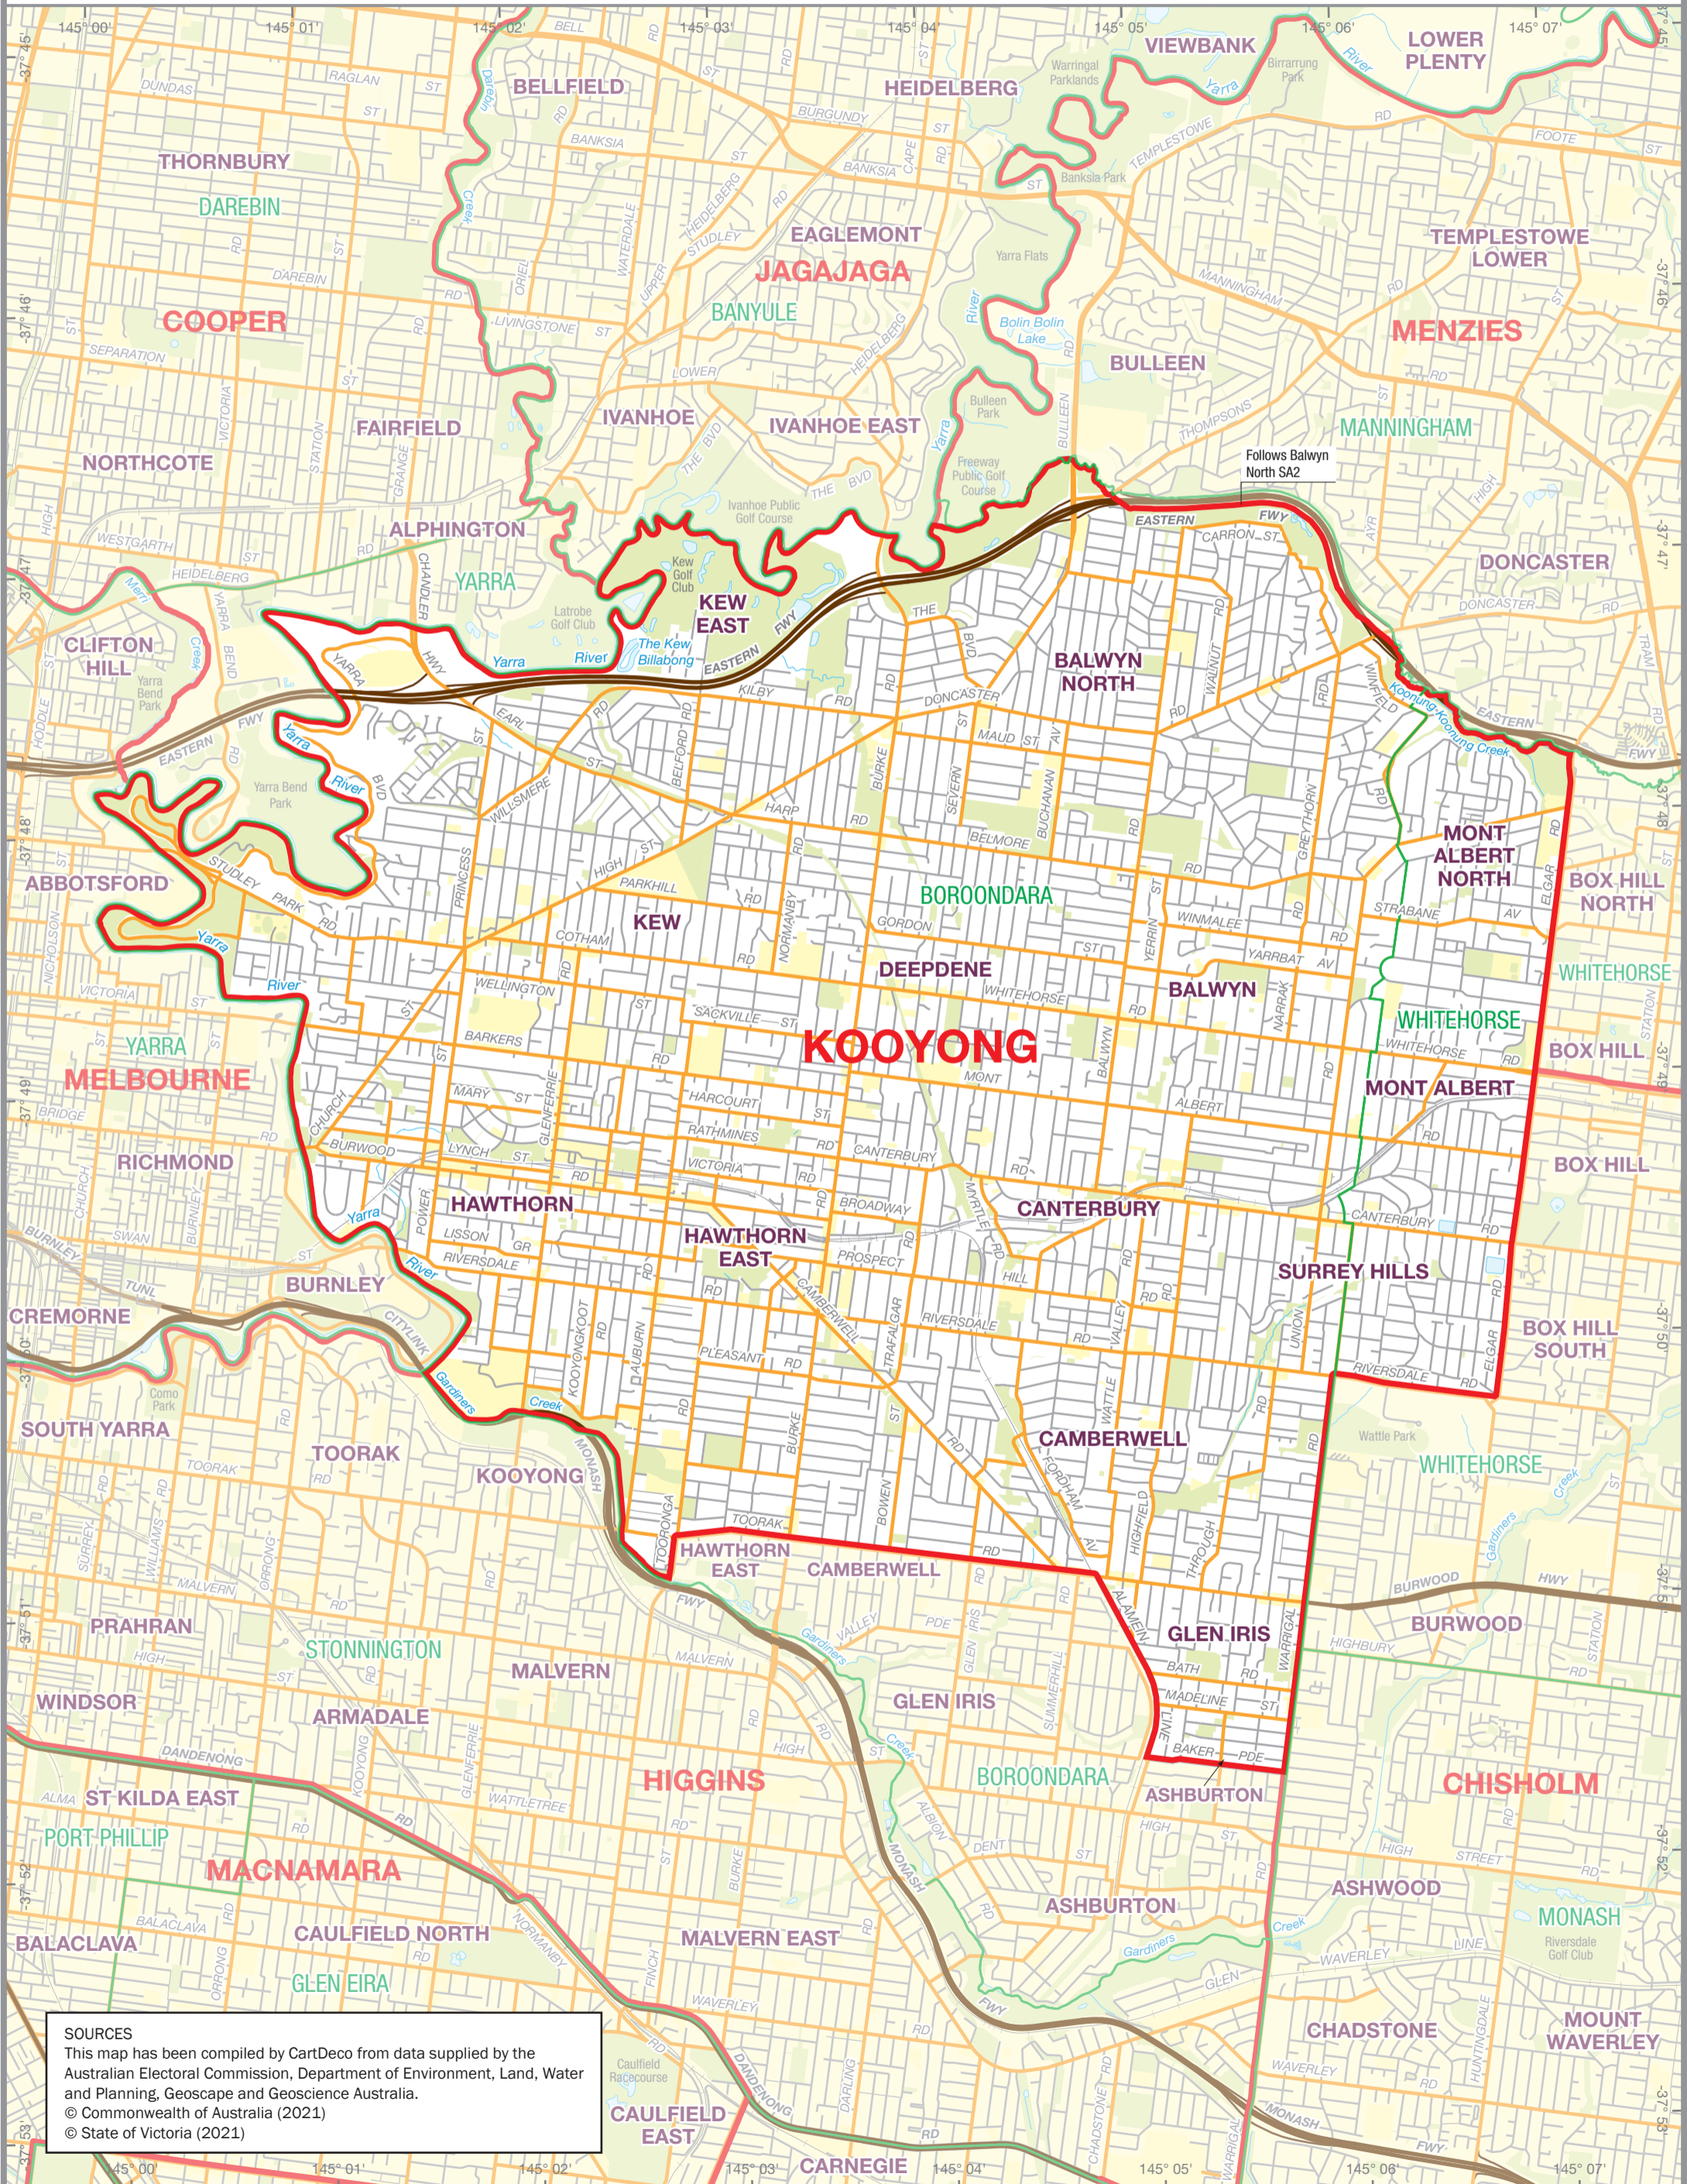

July 2021
**MAP OF THE COMMONWEALTH
 ELECTORAL DIVISION OF
 KOOYONG**

Name and Boundary of
 Electoral Division
 Names and Boundaries of
 adjoining Electoral Divisions
 Names and Boundaries of
 Local Government Areas (2021)

KOOYONG
COOPER
BOROONDARA

SOURCES
 This map has been compiled by CartDeco from data supplied by the Australian Electoral Commission, Department of Environment, Land, Water and Planning, Geoscape and Geoscience Australia.
 © Commonwealth of Australia (2021)
 © State of Victoria (2021)