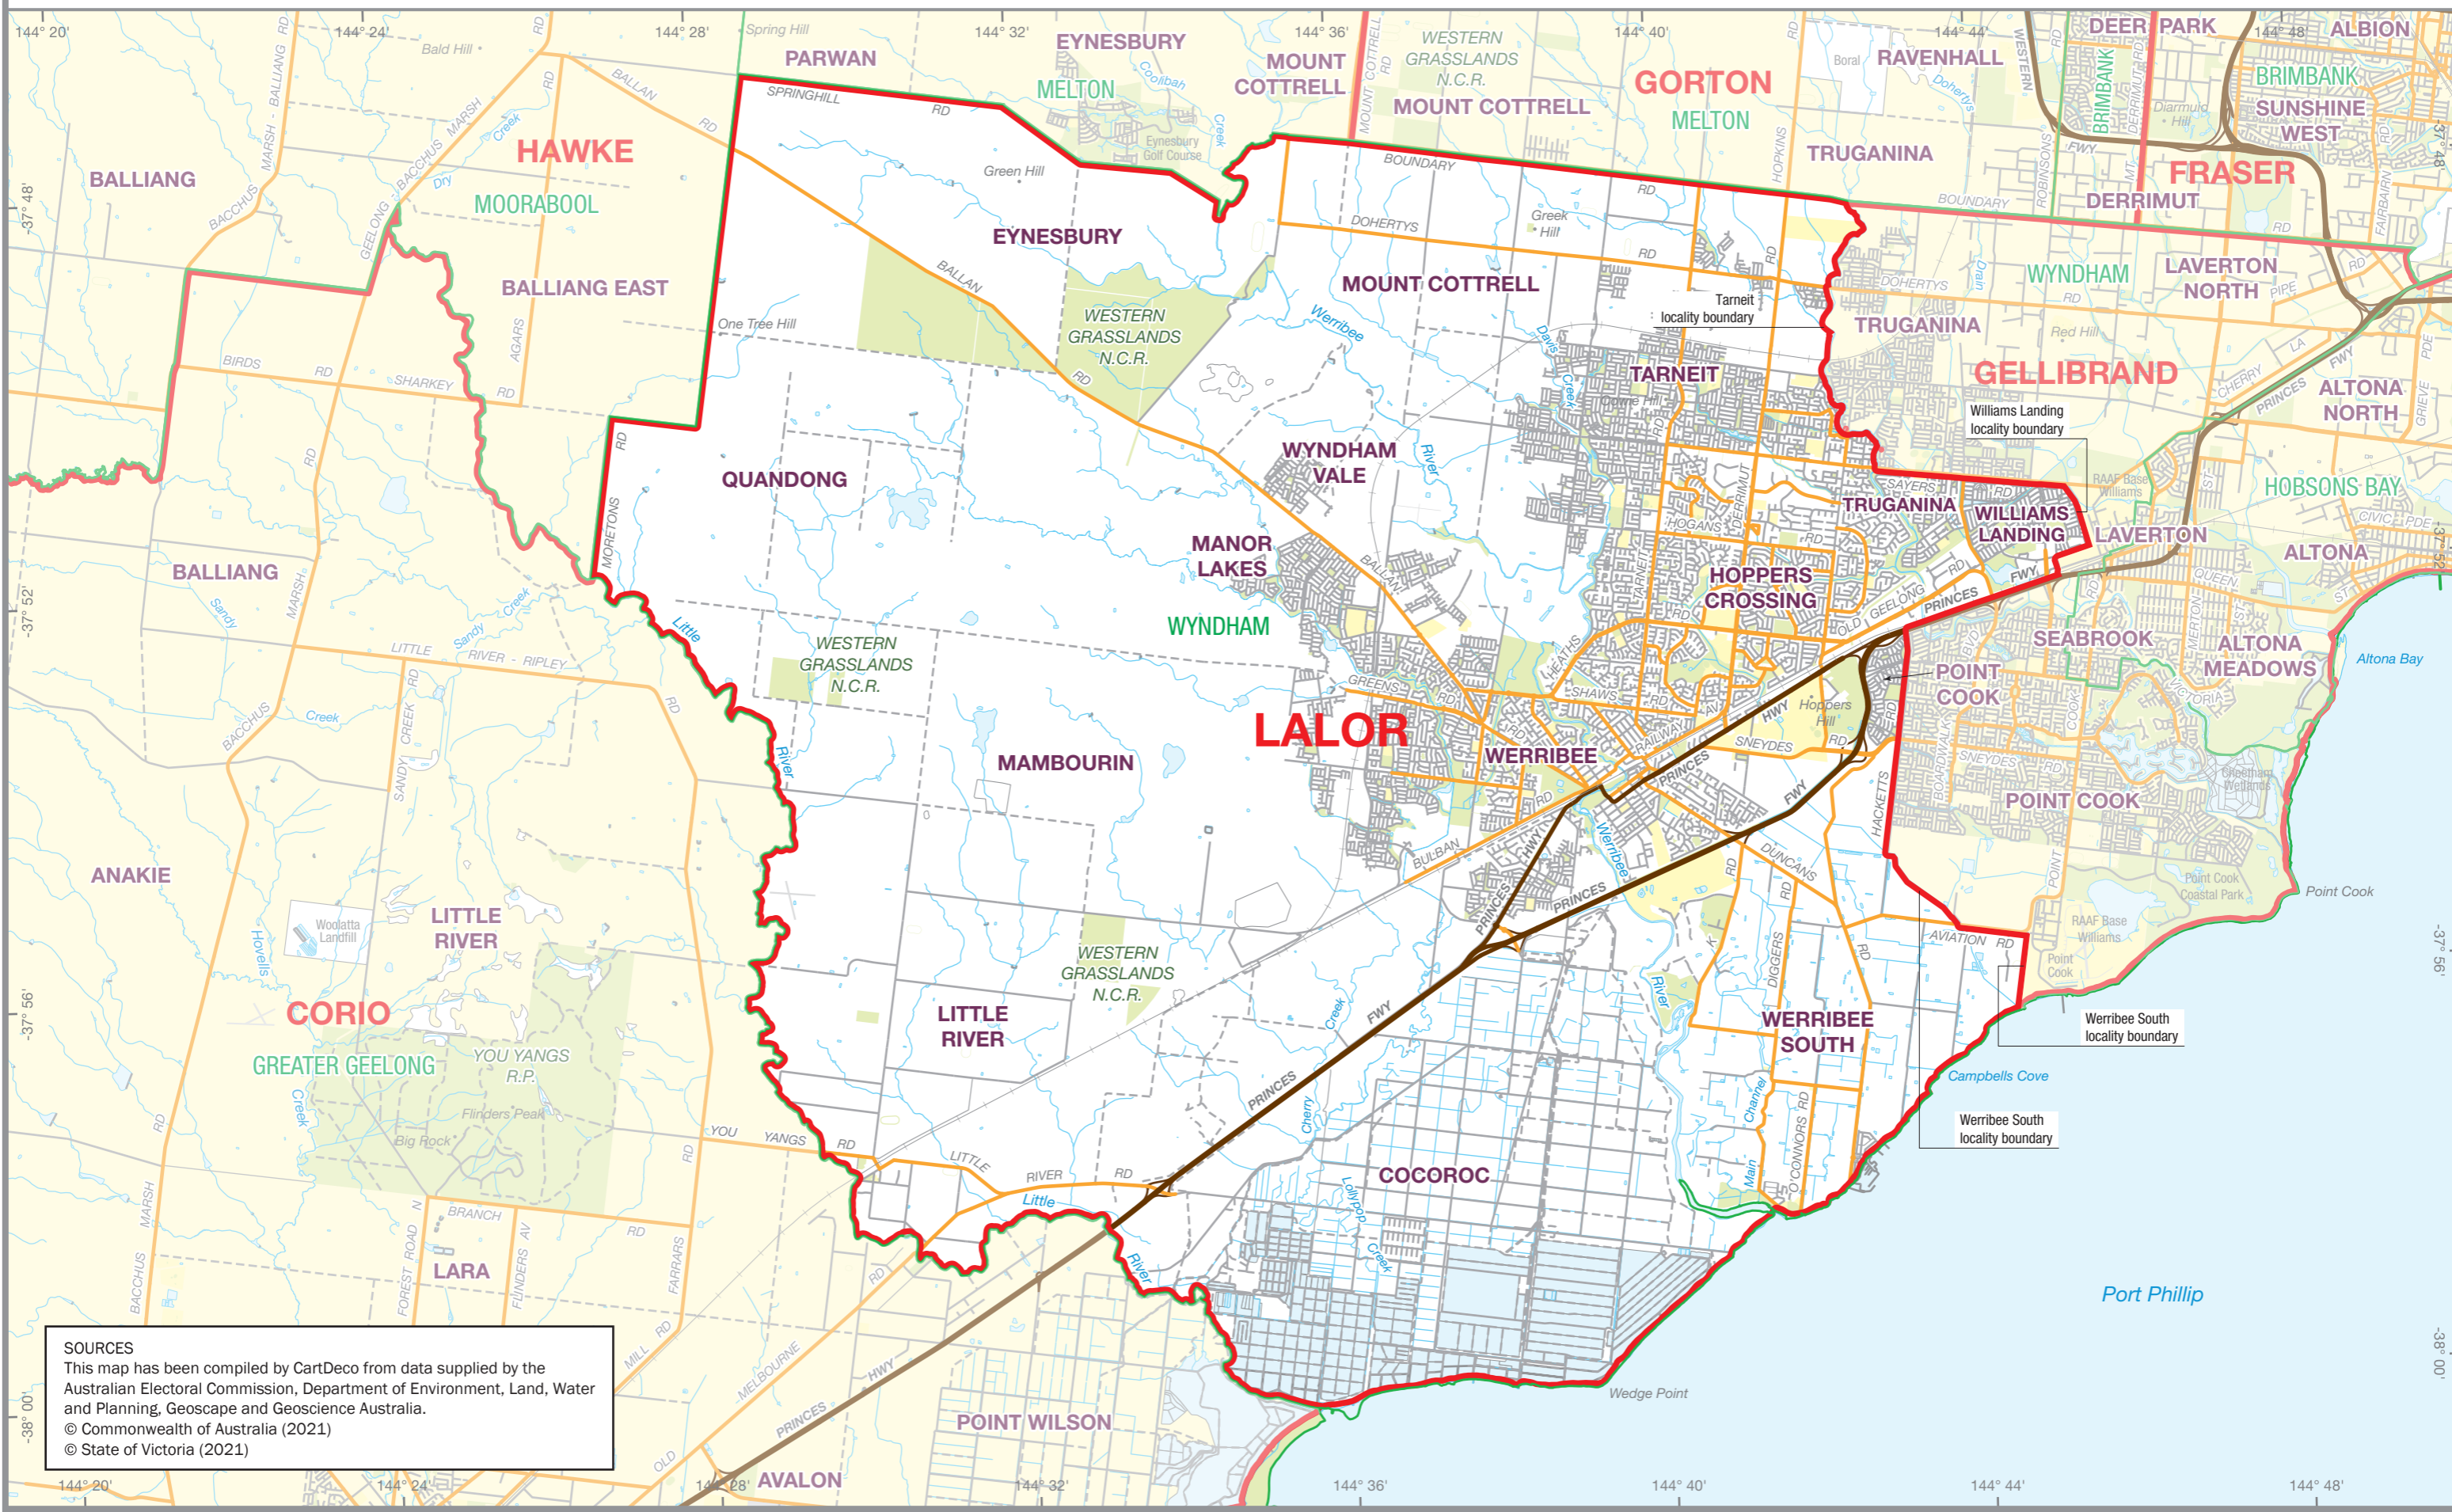

July 2021  
**MAP OF THE COMMONWEALTH  
 ELECTORAL DIVISION OF  
 LALOR**

Name and Boundary of  
 Electoral Division  
 Names and Boundaries of  
 adjoining Electoral Divisions  
 Names and Boundaries of  
 Local Government Areas (2021)

**LALOR**  
**CORIO**  
**WYNDHAM**

**SOURCES**  
 This map has been compiled by CartDeco from data supplied by the Australian Electoral Commission, Department of Environment, Land, Water and Planning, Geoscape and Geoscience Australia.  
 © Commonwealth of Australia (2021)  
 © State of Victoria (2021)