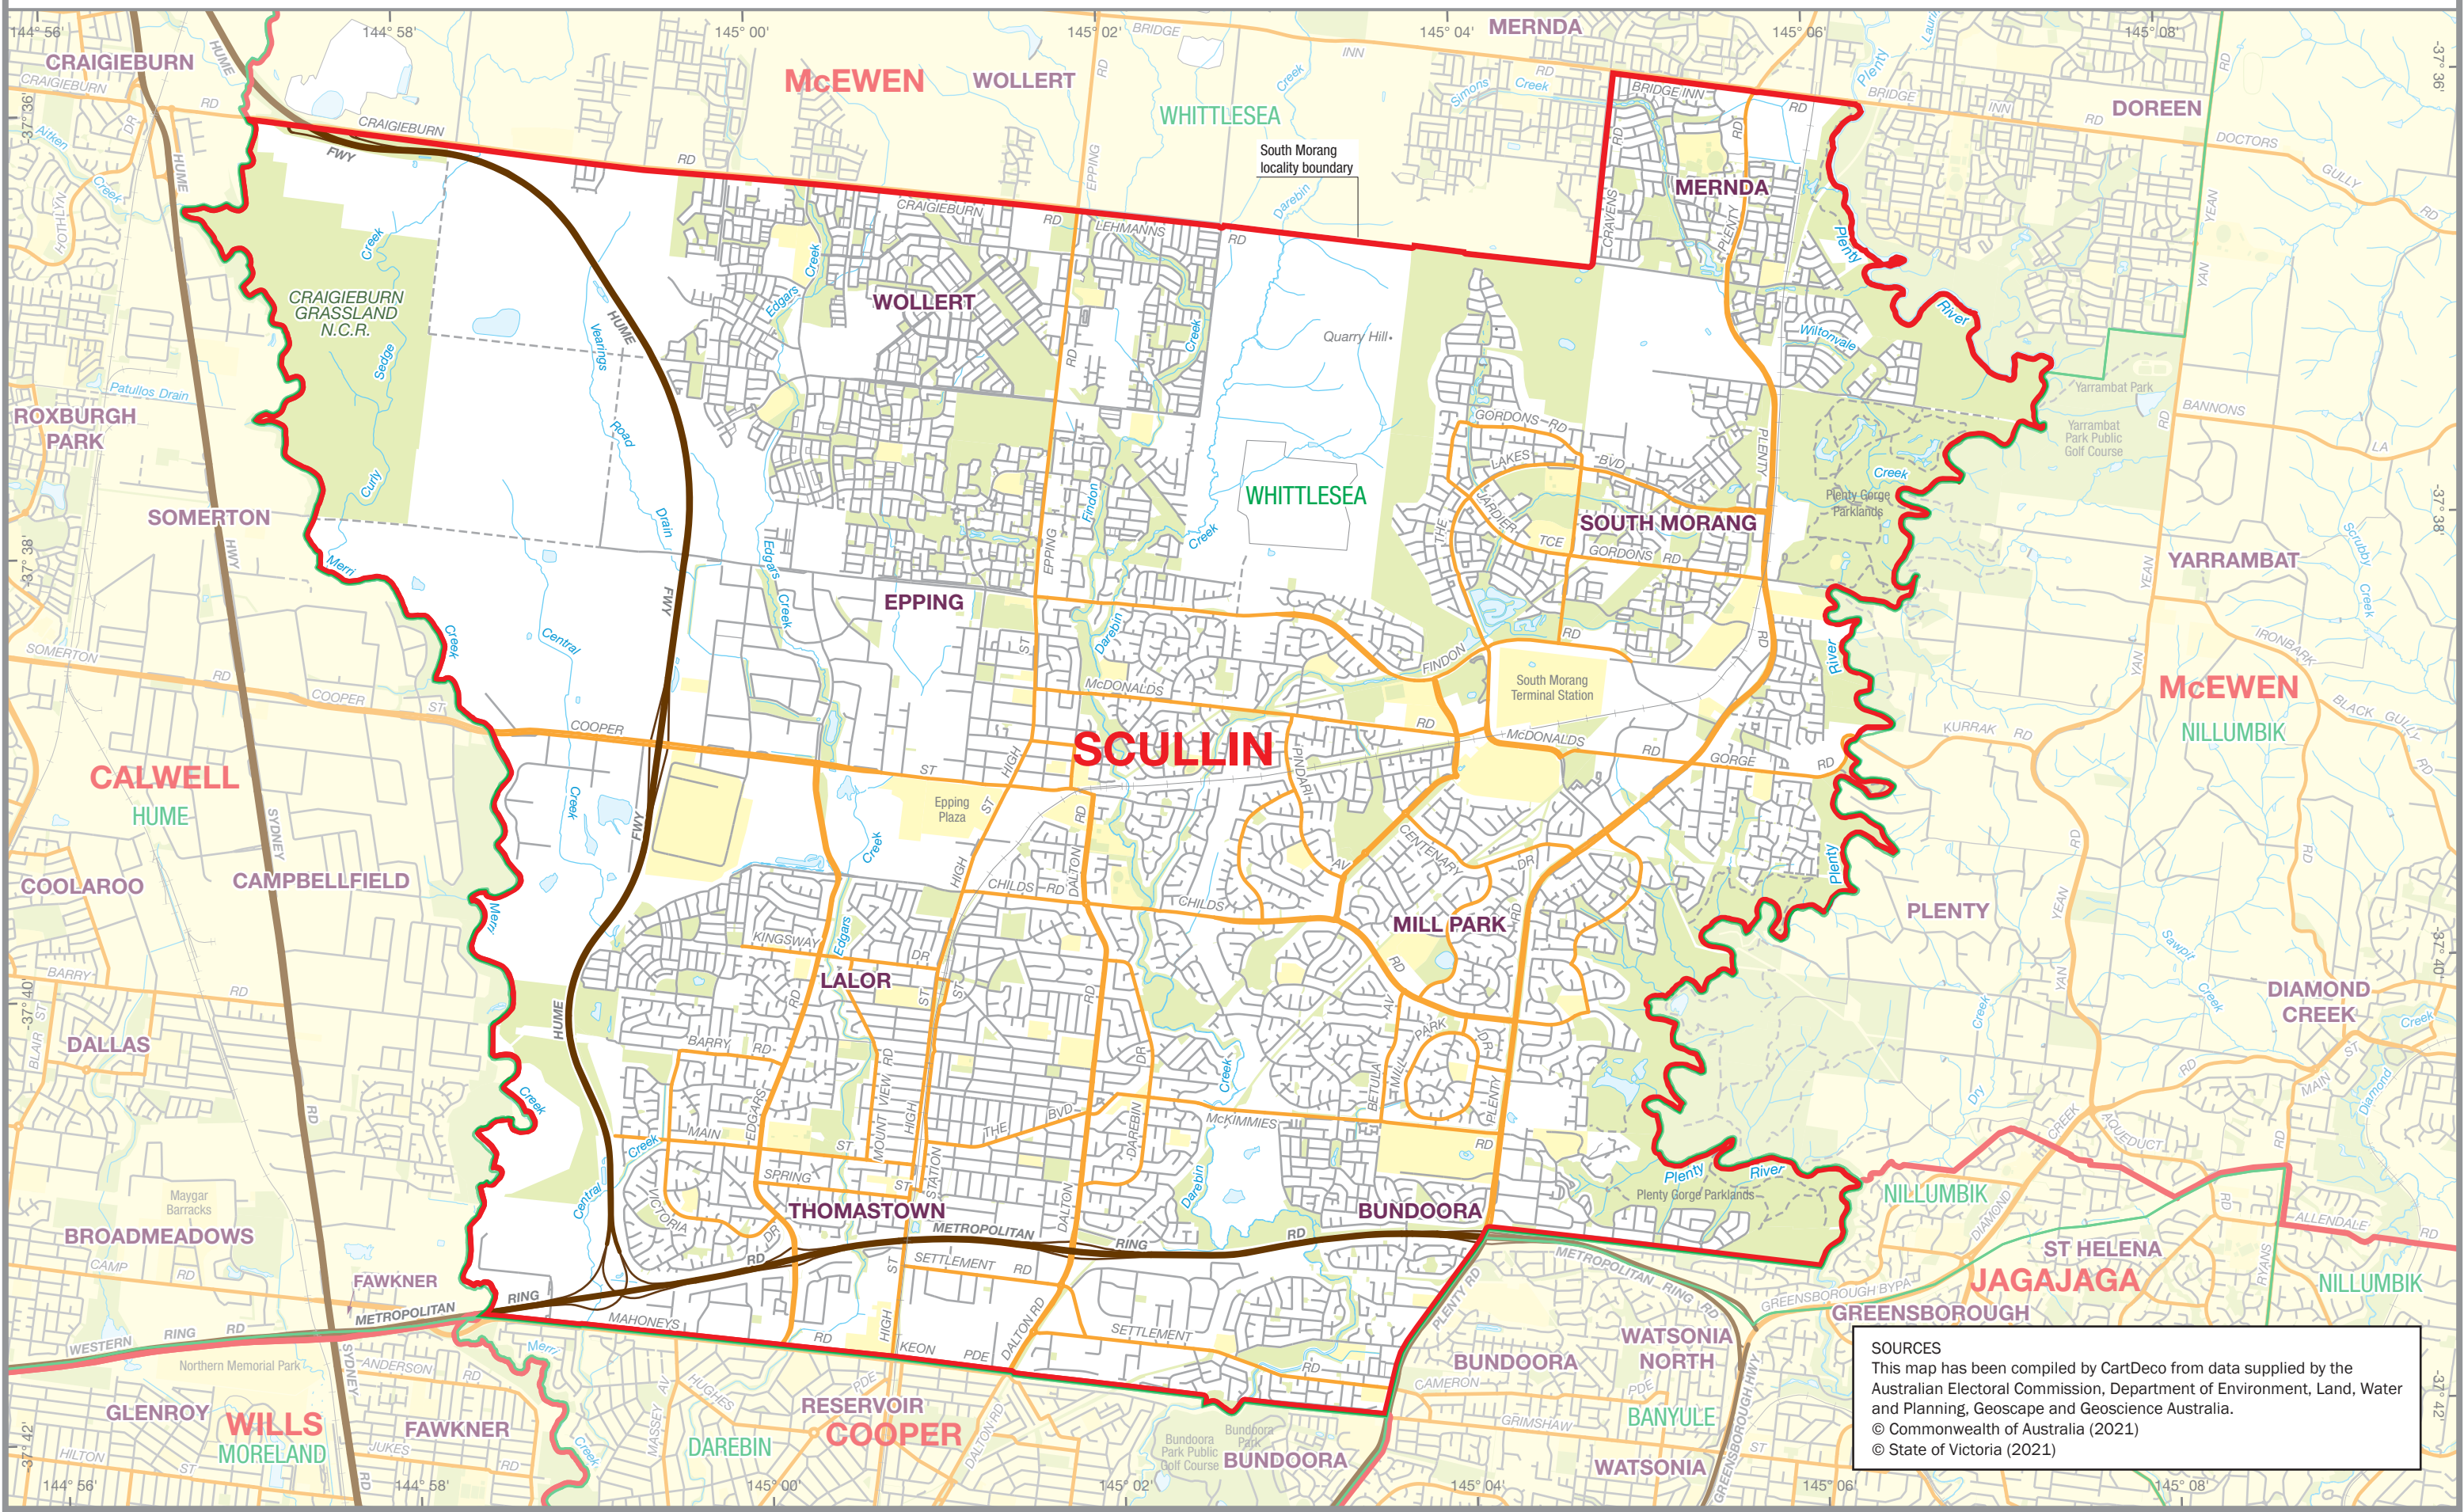

July 2021
**MAP OF THE COMMONWEALTH
 ELECTORAL DIVISION OF
 SCULLIN**

Name and Boundary of
 Electoral Division
 Names and Boundaries of
 adjoining Electoral Divisions
 Names and Boundaries of
 Local Government Areas (2021)

SCULLIN
McEWEN
WHITTLESEA

SOURCES
 This map has been compiled by CartDeco from data supplied by the Australian Electoral Commission, Department of Environment, Land, Water and Planning, Geoscape and Geoscience Australia.
 © Commonwealth of Australia (2021)
 © State of Victoria (2021)