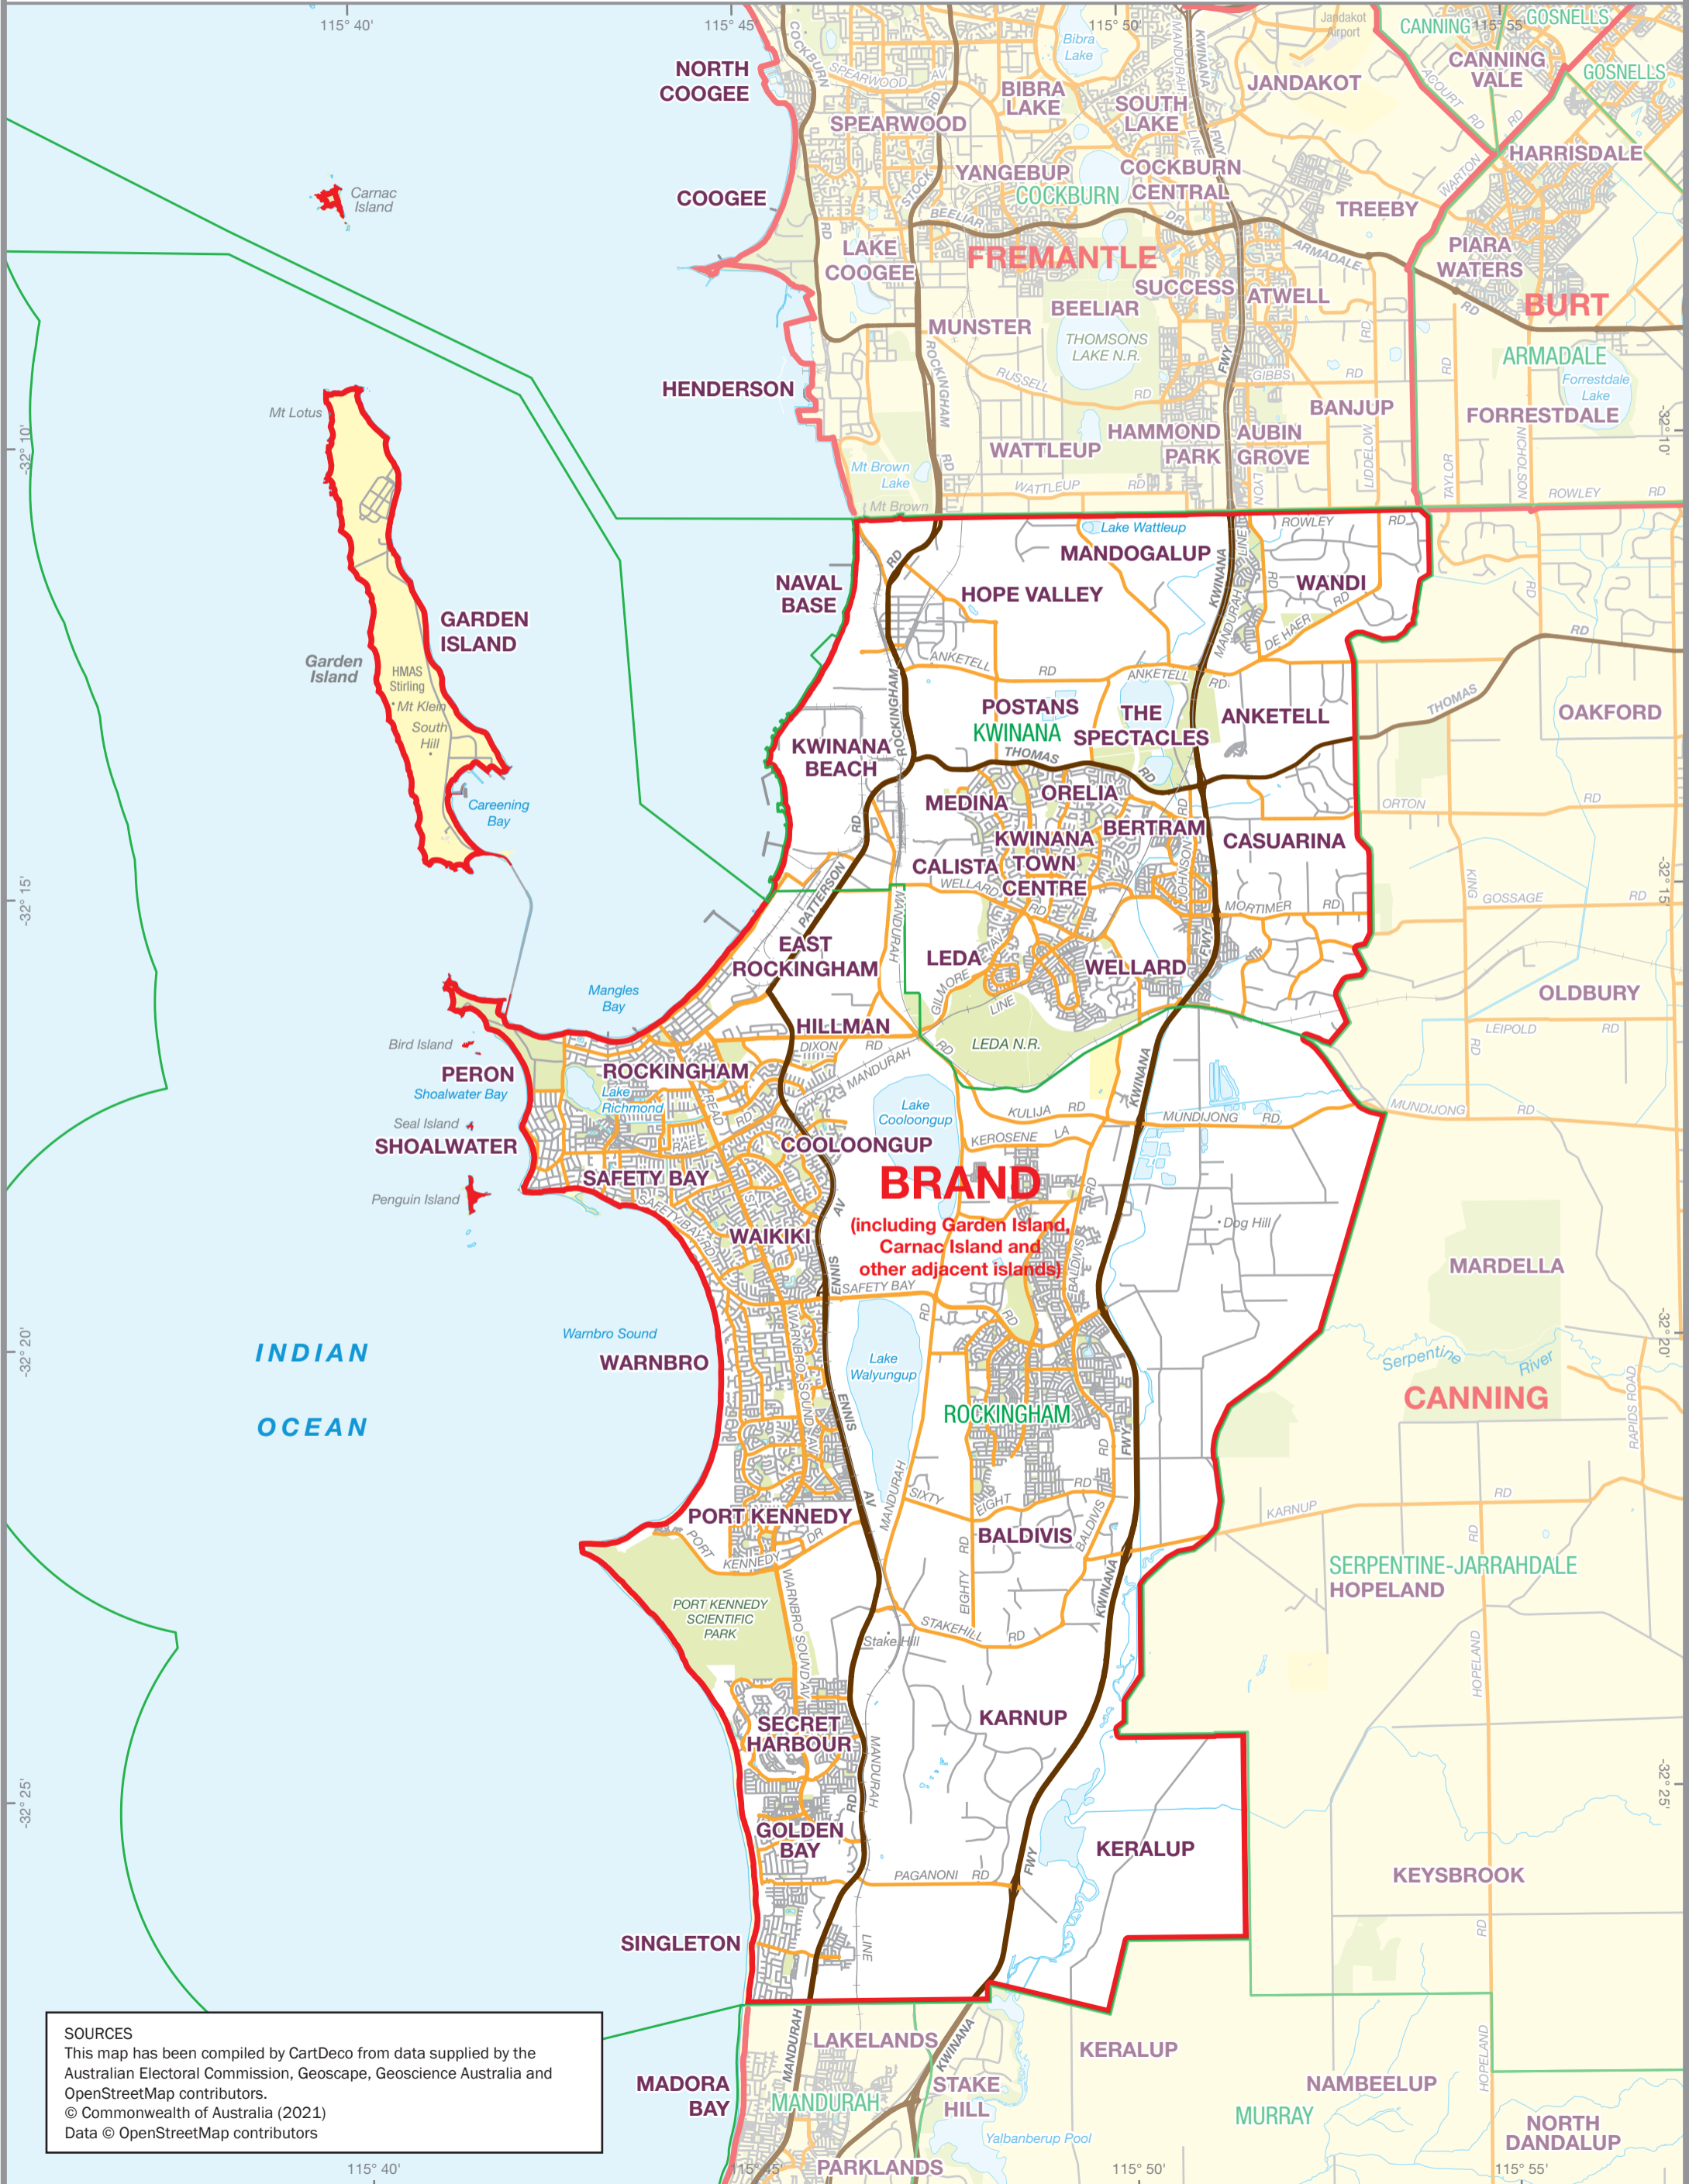

August 2021
**MAP OF THE COMMONWEALTH
 ELECTORAL DIVISION OF
 BRAND**

Name and Boundary of
 Electoral Division
 Names and Boundaries of
 adjoining Electoral Divisions
 Names and Boundaries of
 Local Government Areas (2021)

SOURCES
 This map has been compiled by CartDeco from data supplied by the Australian Electoral Commission, Geoscape, Geoscience Australia and OpenStreetMap contributors.
 © Commonwealth of Australia (2021)
 Data © OpenStreetMap contributors