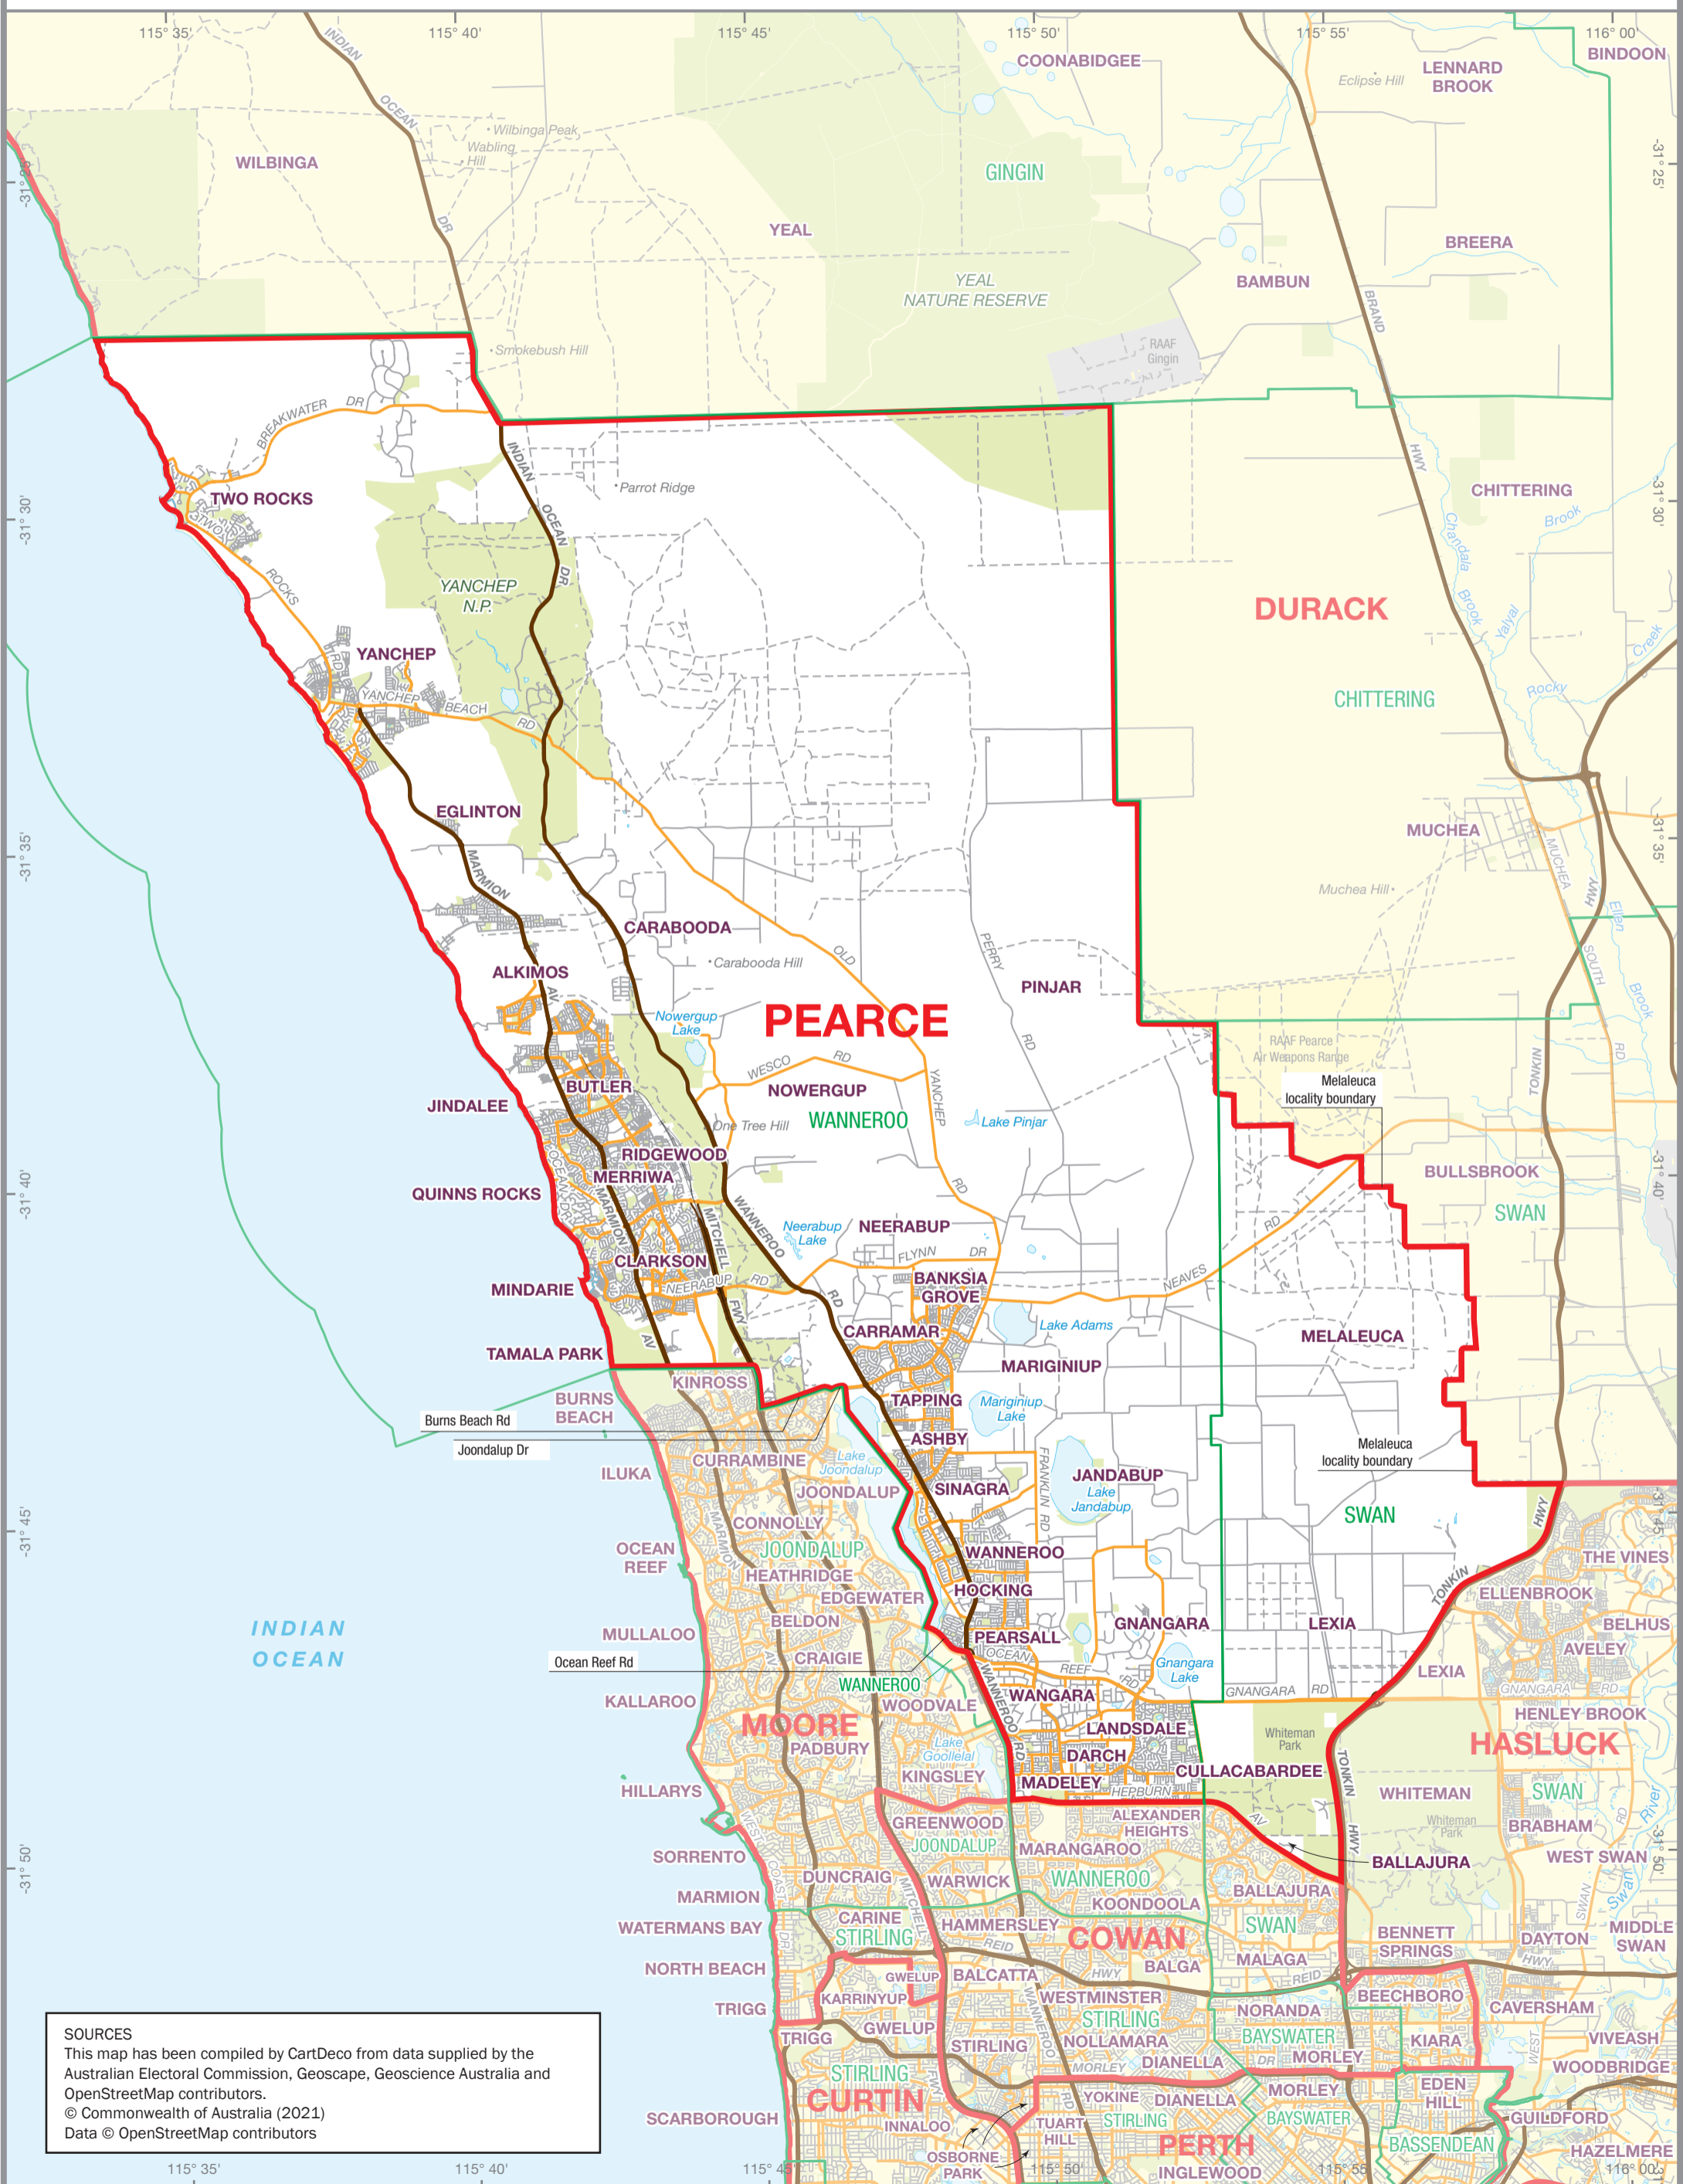

August 2021
**MAP OF THE COMMONWEALTH
 ELECTORAL DIVISION OF
 PEARCE**

Name and Boundary of
 Electoral Division
 Names and Boundaries of
 adjoining Electoral Divisions
 Names and Boundaries of
 Local Government Areas (2021)

PEARCE
DURACK
WANNEROO

SOURCES
 This map has been compiled by CartDeco from data supplied by the Australian Electoral Commission, Geoscape, Geoscience Australia and OpenStreetMap contributors.
 © Commonwealth of Australia (2021)
 Data © OpenStreetMap contributors