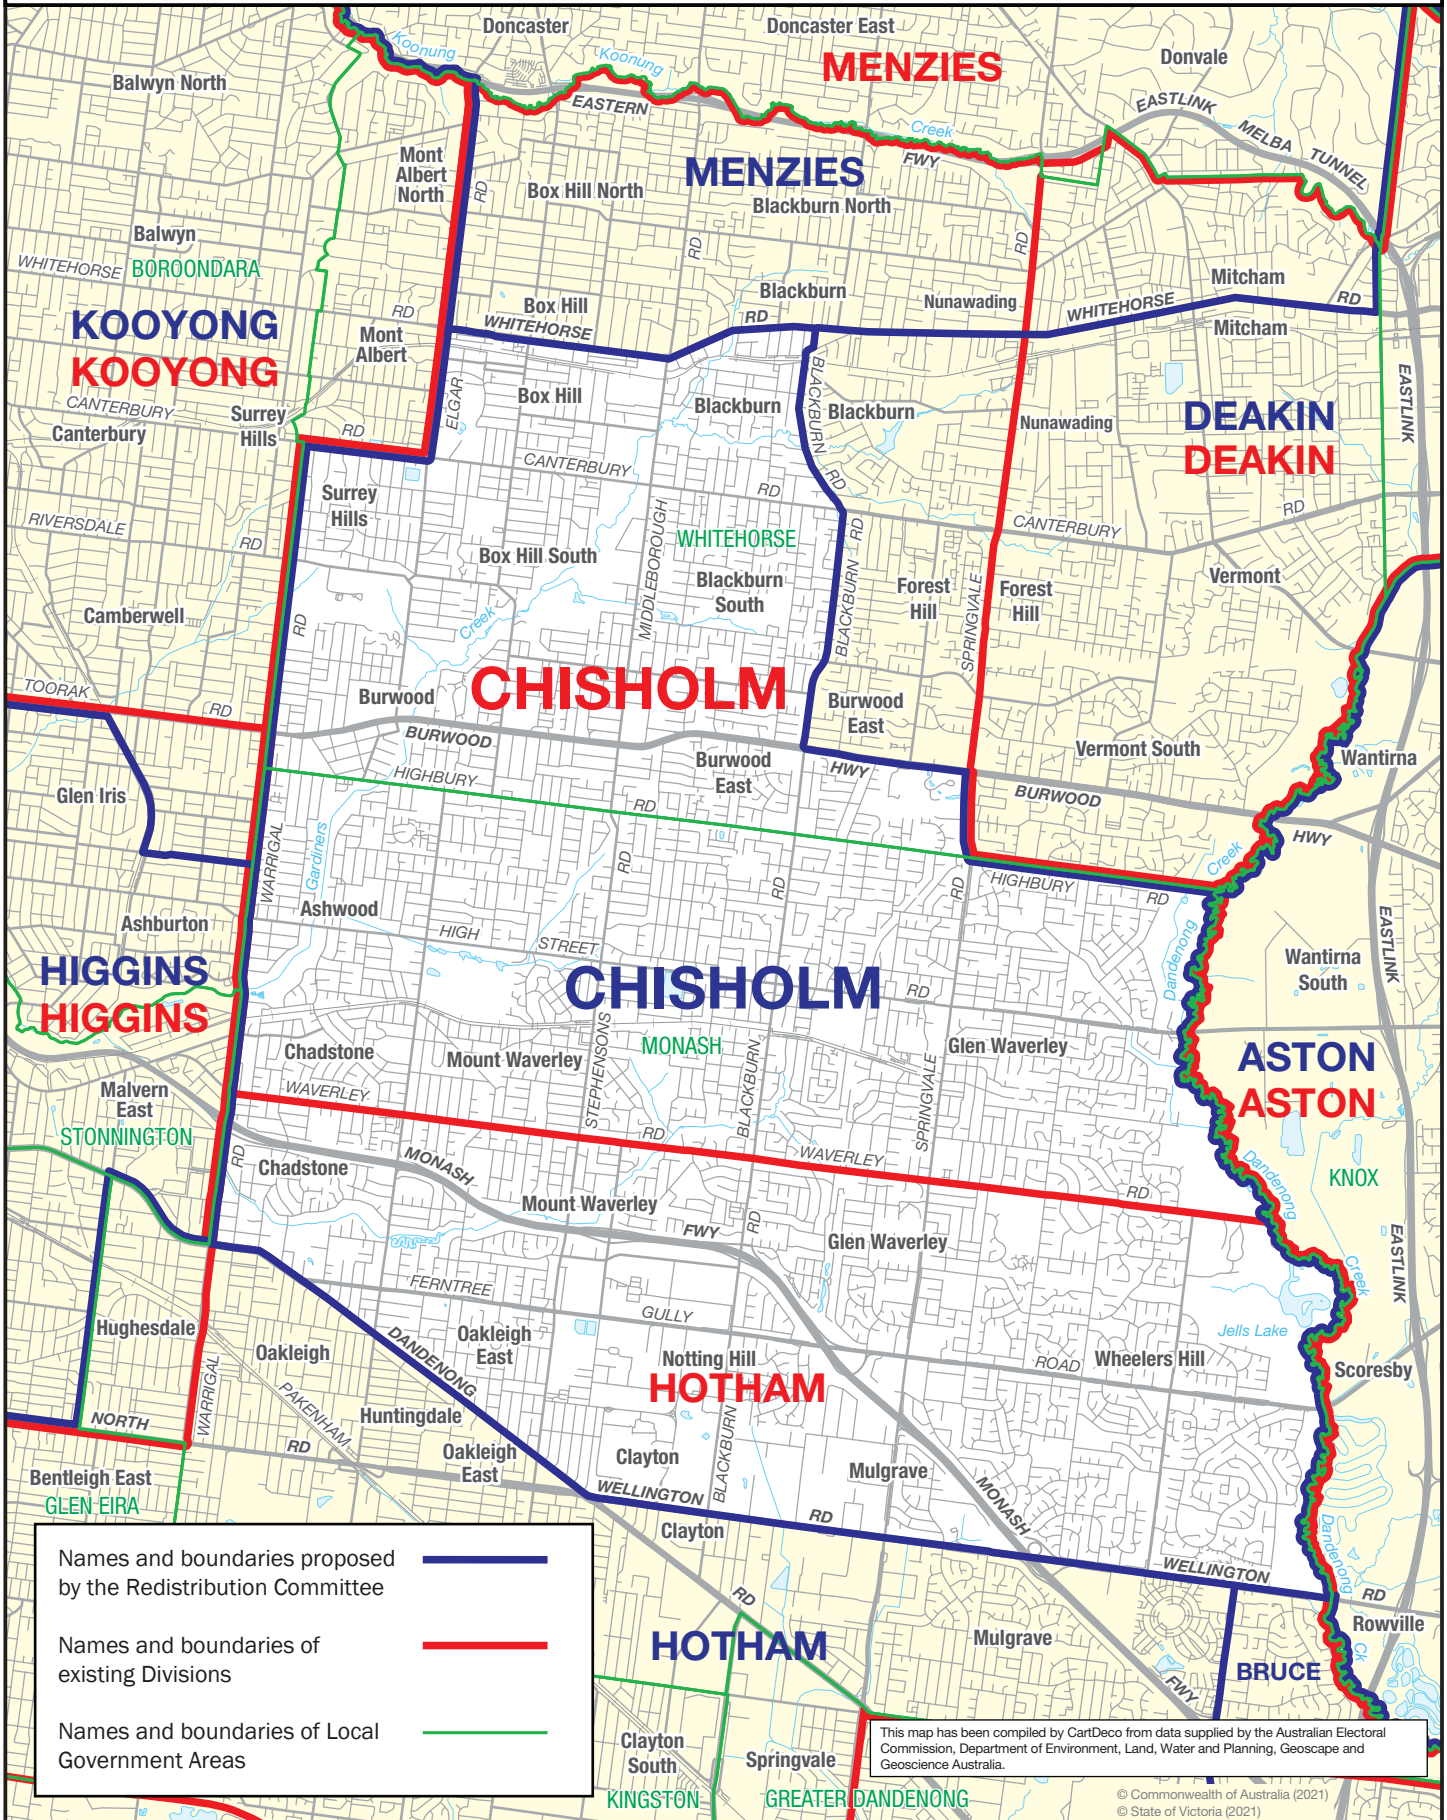

March 2021
**MAP OF PROPOSED
 COMMONWEALTH ELECTORAL DIVISION OF
 CHISHOLM**

Names and boundaries proposed by the Redistribution Committee	
Names and boundaries of existing Divisions	
Names and boundaries of Local Government Areas	

This map has been compiled by CartDeco from data supplied by the Australian Electoral Commission, Department of Environment, Land, Water and Planning, Geoscape and Geoscience Australia.