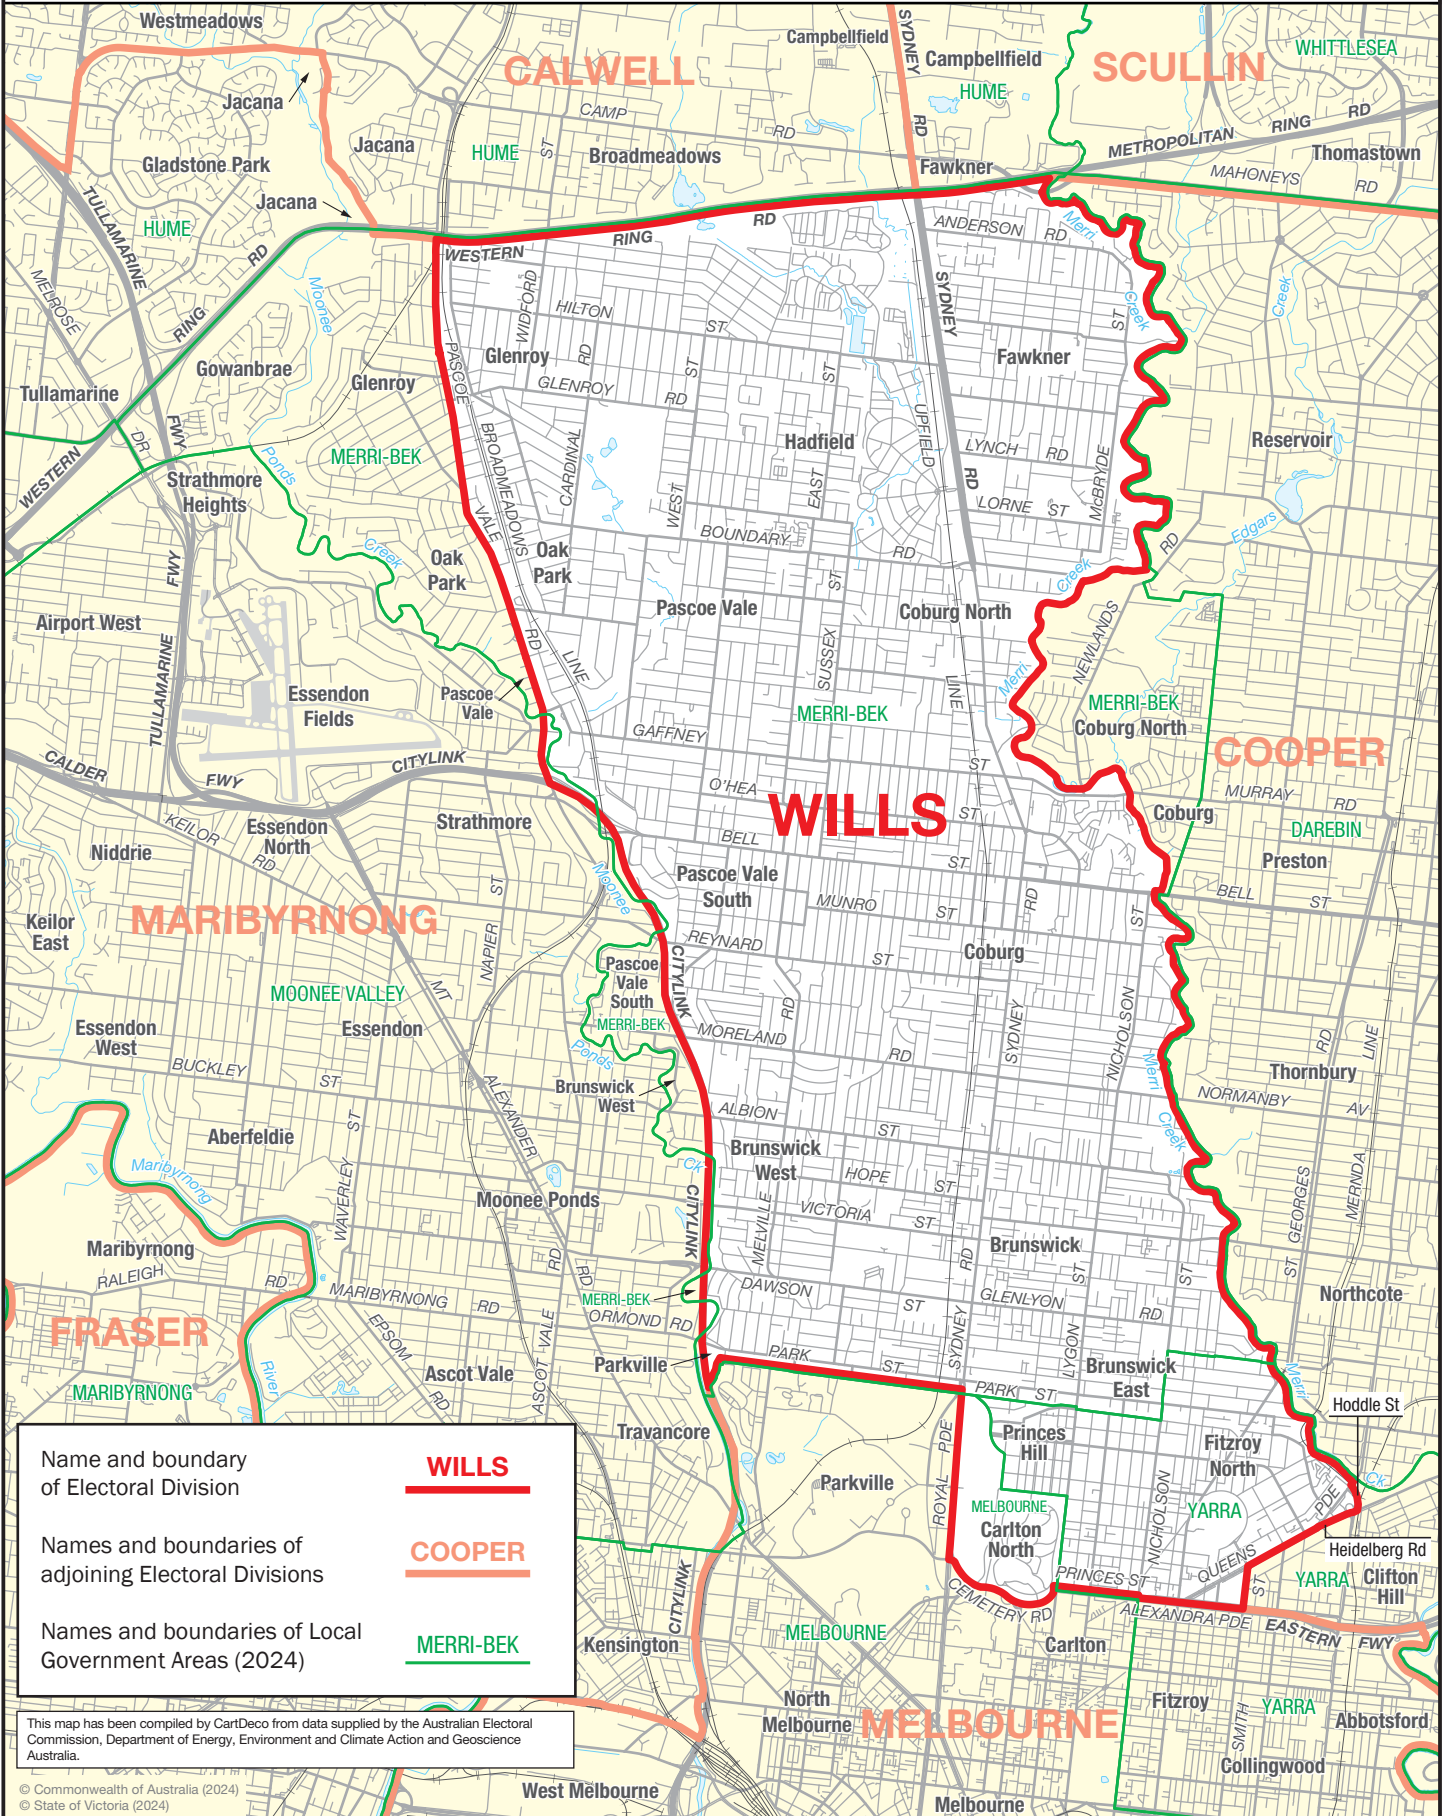

October 2024  
**MAP OF COMMONWEALTH  
 ELECTORAL DIVISION OF**

**WILLS**

0 1 km

Name and boundary of Electoral Division	<b>WILLS</b>
Names and boundaries of adjoining Electoral Divisions	<b>COOPER</b>
Names and boundaries of Local Government Areas (2024)	<b>MERRI-BEK</b>

This map has been compiled by CartDeco from data supplied by the Australian Electoral Commission, Department of Energy, Environment and Climate Action and Geoscience Australia.